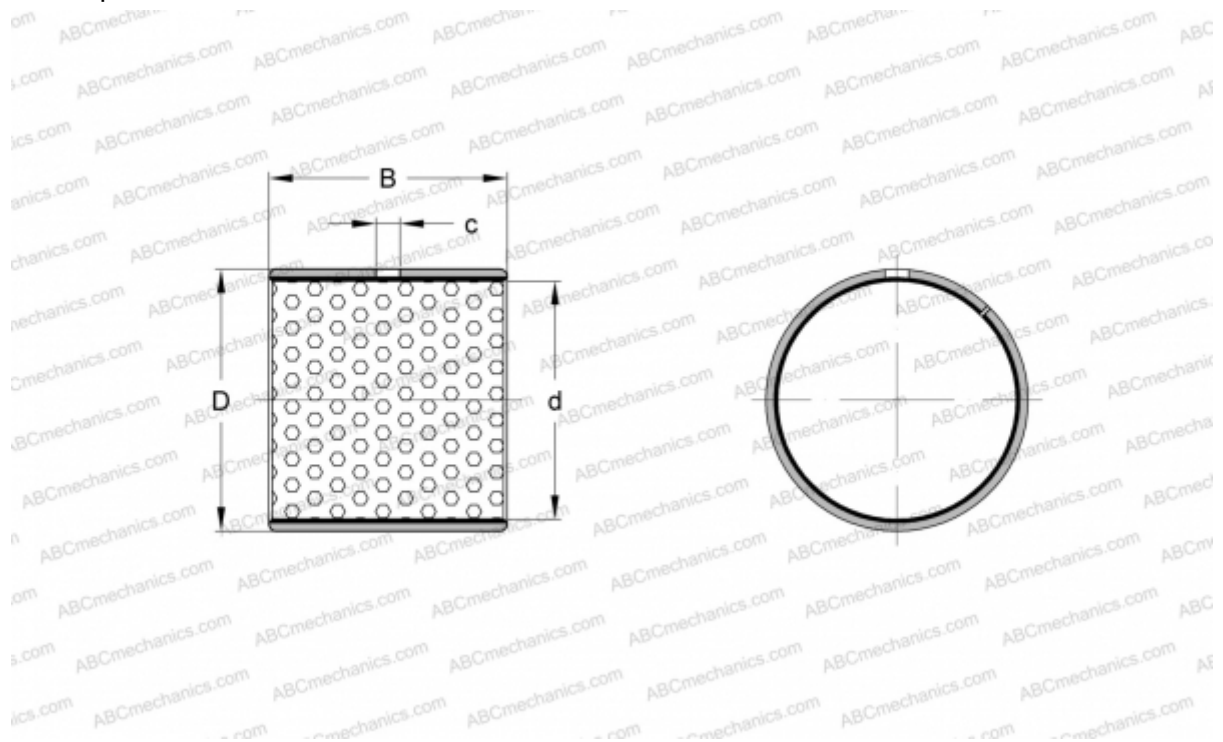

PCM 15015560 M SKF

Plain bushes

TYPE: Plain bearings, Bushings, thrust washers and strips, Bushings, Without flange, Maintenance-free, POM composite (SKF)

Technical specification

DIMENSIONS, MM

d	150,000
D	155,000
B	60,000
c	8,000