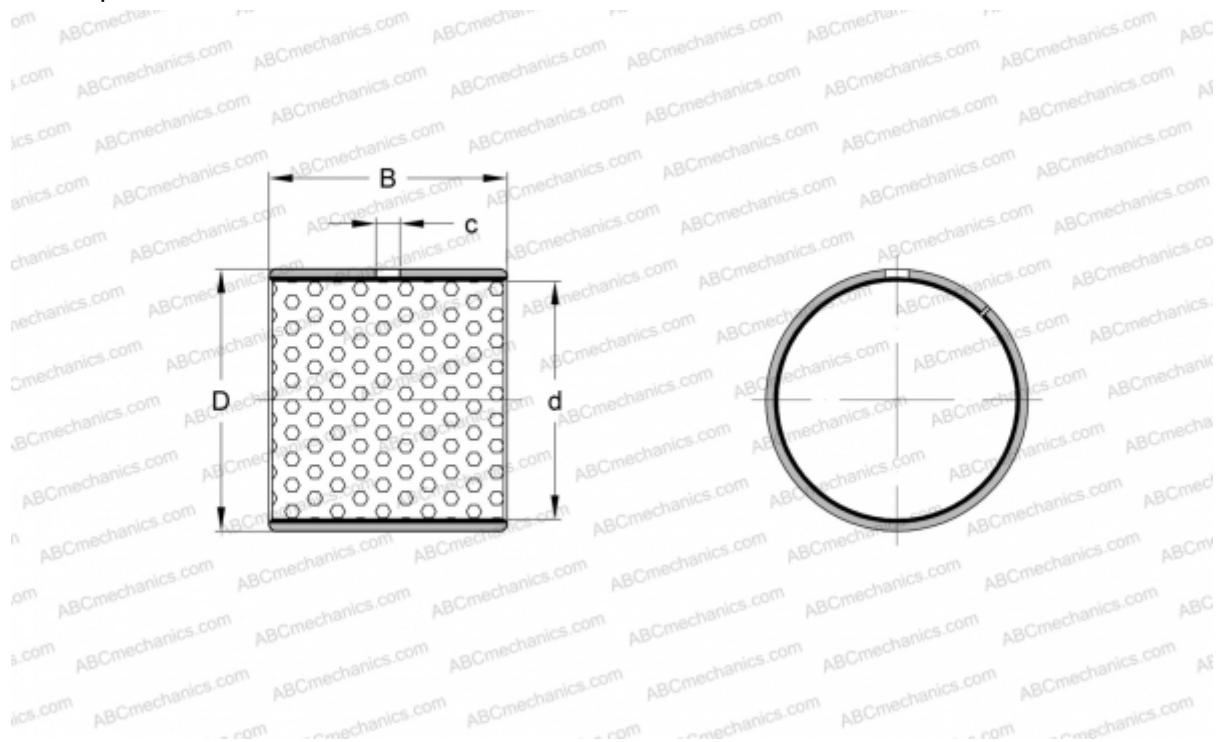

## PCM 16016580 M SKF

Plain bushes

TYPE: Plain bearings, Bushings, thrust washers and strips, Bushings, Without flange, Maintenance-free, POM composite (SKF)

#### DIMENSIONS, MM

d	160,000
D	165,000
B	80,000
c	8,000

**WEIGHT, KG** 0,710

**MANUFACTURER** [SKF](#)