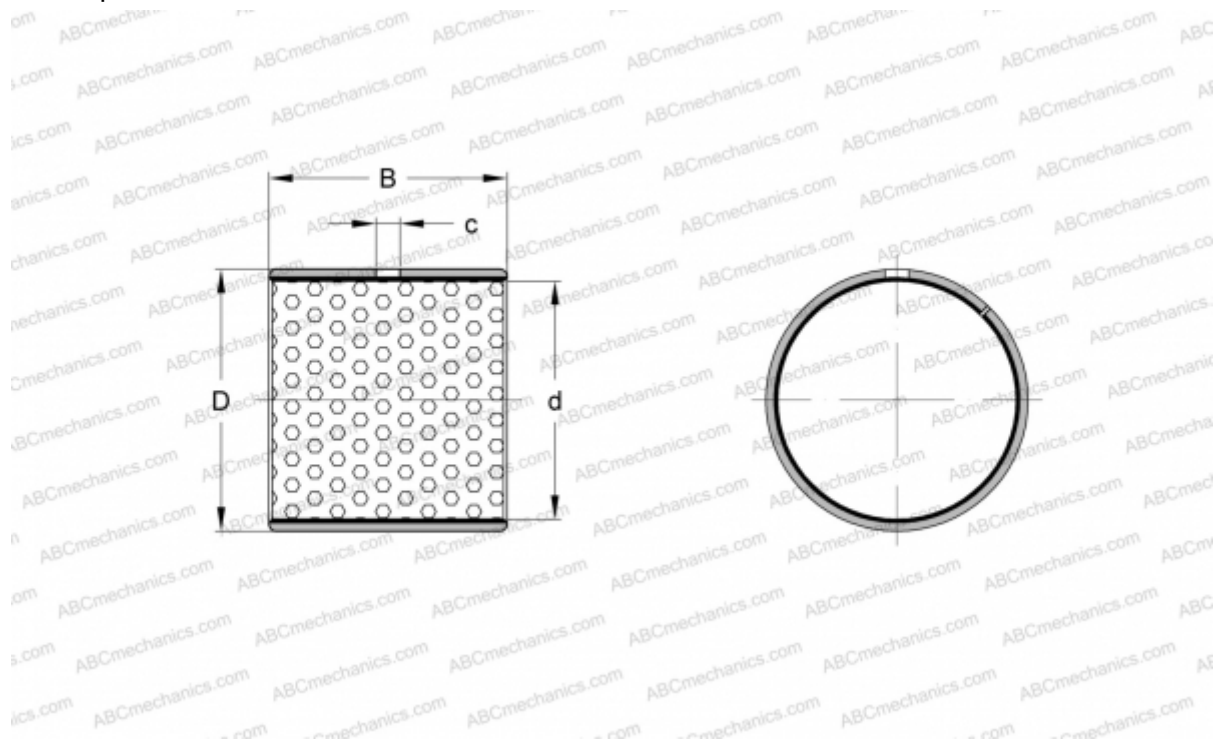

## PCM 18018580 M SKF

Plain bushes

TYPE: Plain bearings, Bushings, thrust washers and strips, Bushings, Without flange, Maintenance-free, POM composite (SKF)

#### DIMENSIONS, MM

d	180,000
D	185,000
B	80,000
c	8,000

**WEIGHT, KG** 0,800

**MANUFACTURER** [SKF](#)