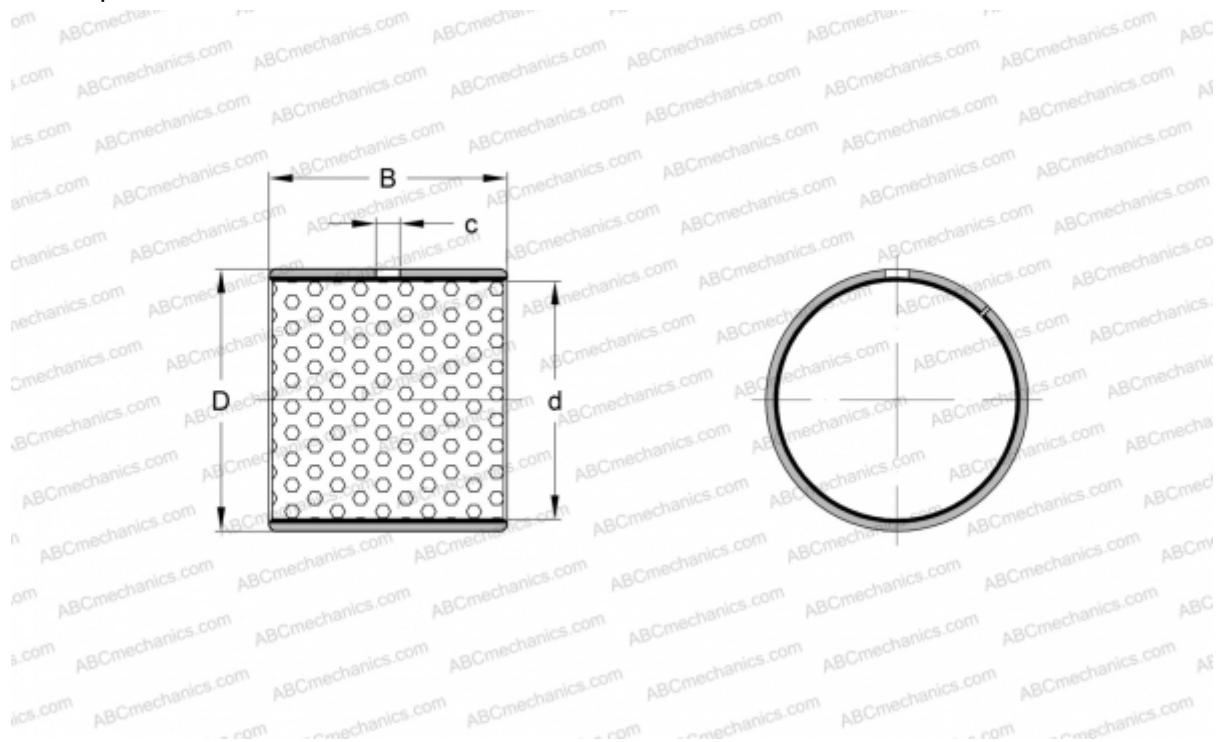

PCM 220225100 M SKF

Plain bushes

TYPE: Plain bearings, Bushings, thrust washers and strips, Bushings, Without flange, Maintenance-free, POM composite (SKF)

Technical specification

DIMENSIONS, MM

d	220,000
D	225,000
B	100,000
c	8,000

WEIGHT, KG 1,200

MANUFACTURER [SKF](#)