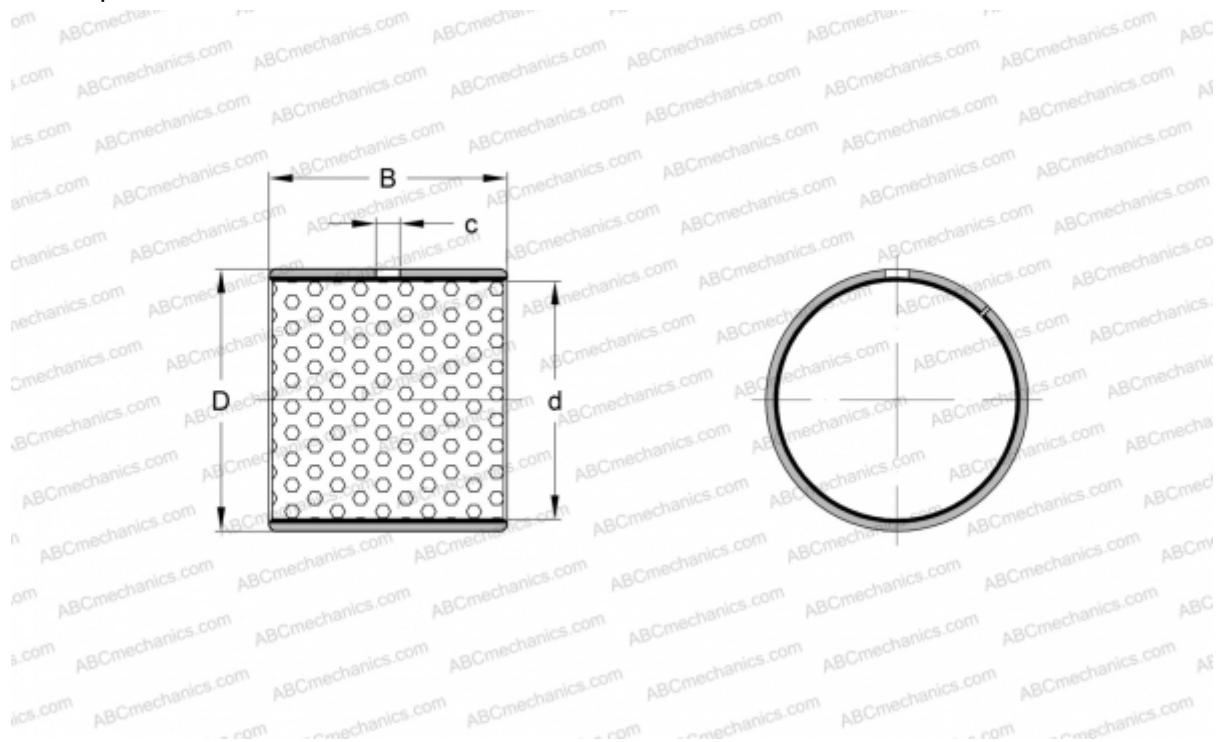

PCZ 0606 M SKF

Plain bushes

TYPE: Plain bearings, Bushings, thrust washers and strips, Bushings, Without flange, Maintenance-free, POM composite, inch size (SKF)

Technical specification

DIMENSIONS, MM

d	9,525
D	11,906
B	9,525