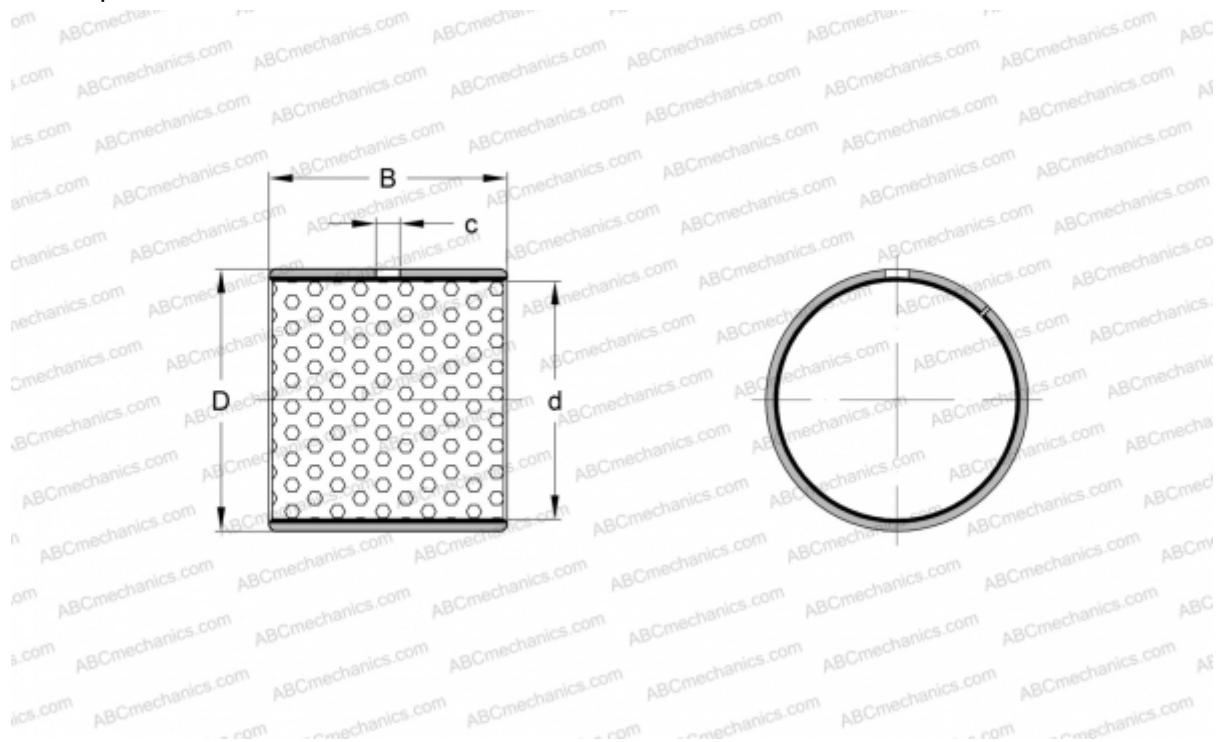

## PCZ 0608 M SKF

Plain bushes

TYPE: Plain bearings, Bushings, thrust washers and strips, Bushings, Without flange, Maintenance-free, POM composite, inch size (SKF)

#### DIMENSIONS, MM

d	9,525
D	11,906
B	12,700

**WEIGHT, KG** 0,003

**MANUFACTURER** [SKF](#)