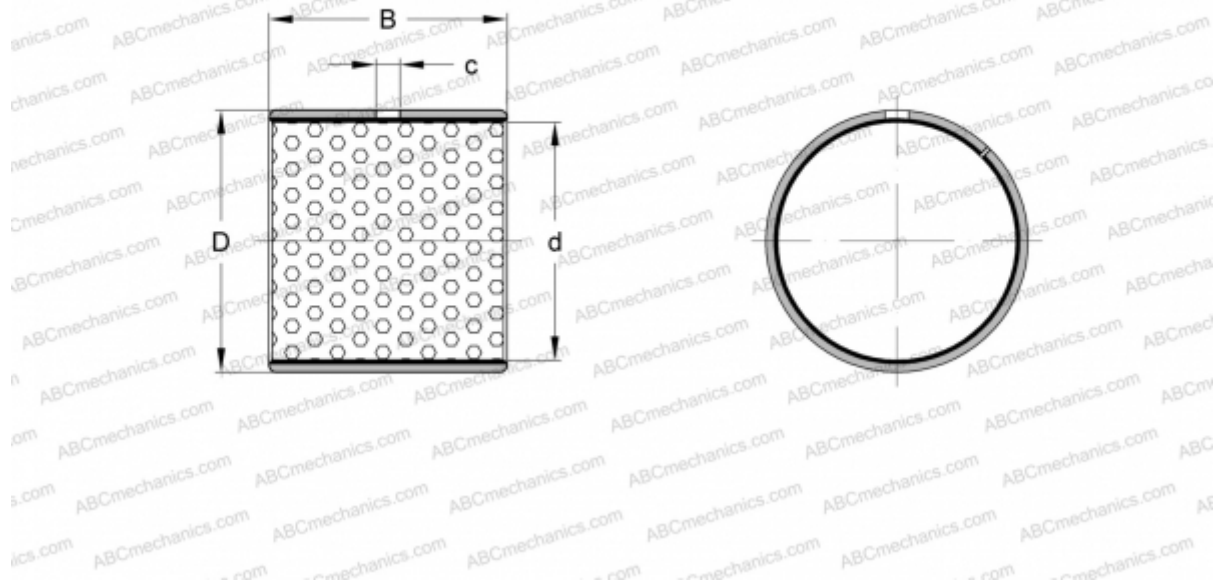

PCZ 0806 M SKF

Plain bushes

TYPE: Plain bearings, Bushings, thrust washers and strips, Bushings, Without flange, Maintenance-free, POM composite, inch size (SKF)

Technical specification

DIMENSIONS, MM

d	12,700
D	15,081
B	9,525
c	3,000