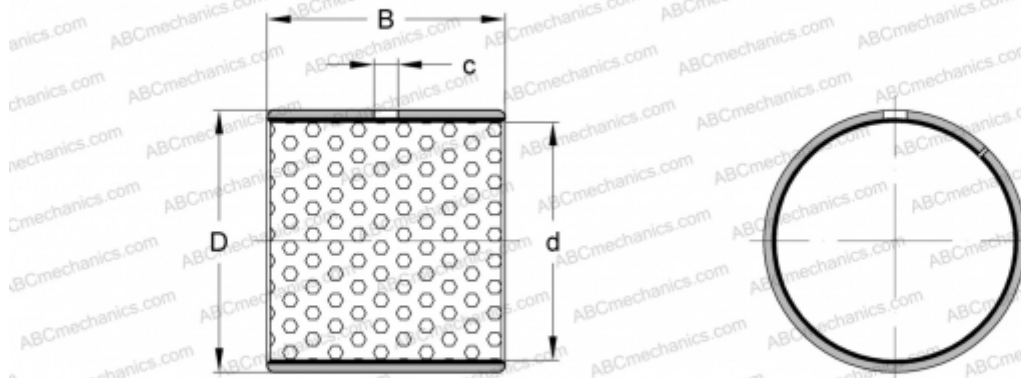

PCZ 0808 M SKF

Plain bushes

TYPE: Plain bearings, Bushings, thrust washers and strips, Bushings, Without flange, Maintenance-free, POM composite, inch size (SKF)

Technical specification

DIMENSIONS, MM

d	12,700
D	15,081
B	12,700
c	3,000

WEIGHT, KG 0,004

MANUFACTURER [SKF](#)