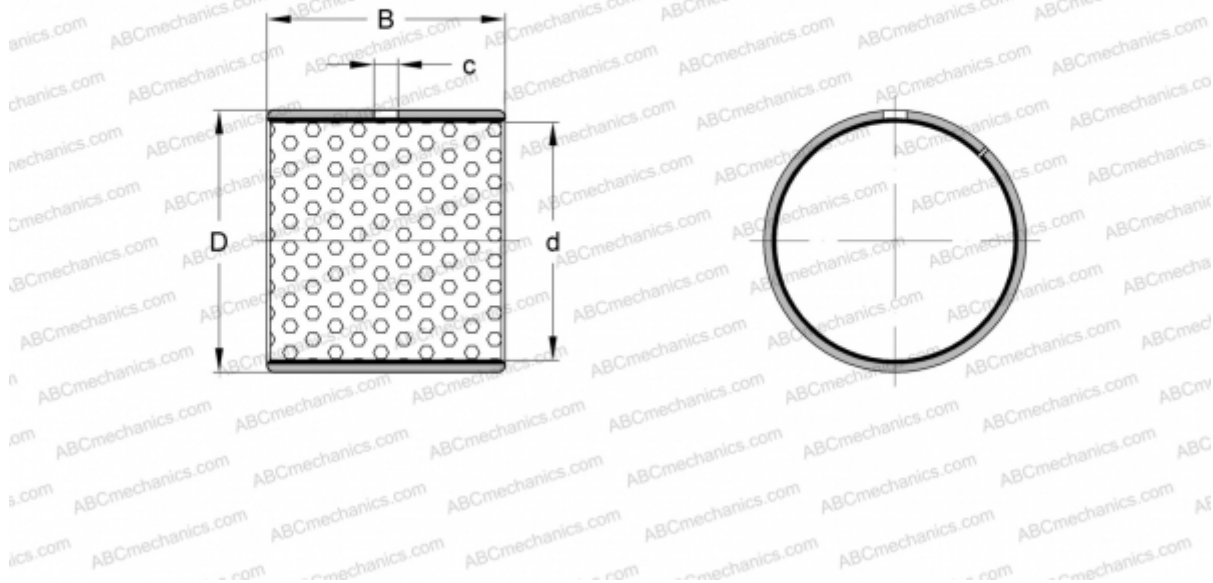

PCZ 0814 M SKF

Plain bushes

TYPE: Plain bearings, Bushings, thrust washers and strips, Bushings, Without flange, Maintenance-free, POM composite, inch size (SKF)

Technical specification

DIMENSIONS, MM

d	12,700
D	15,081
B	22,225
c	3,000