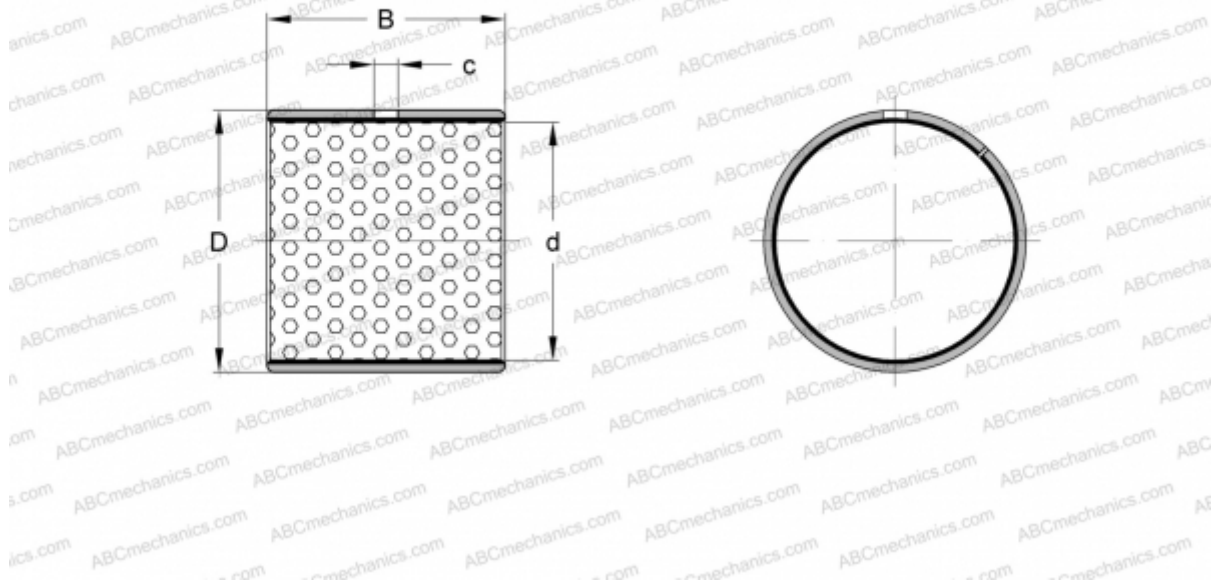

## PCZ 0912 M SKF

Plain bushes

TYPE: Plain bearings, Bushings, thrust washers and strips, Bushings, Without flange, Maintenance-free, POM composite, inch size (SKF)

#### DIMENSIONS, MM

d	14,288
D	16,669
B	19,050
c	3,000

**WEIGHT, KG** 0,007

**MANUFACTURER** [SKF](#)