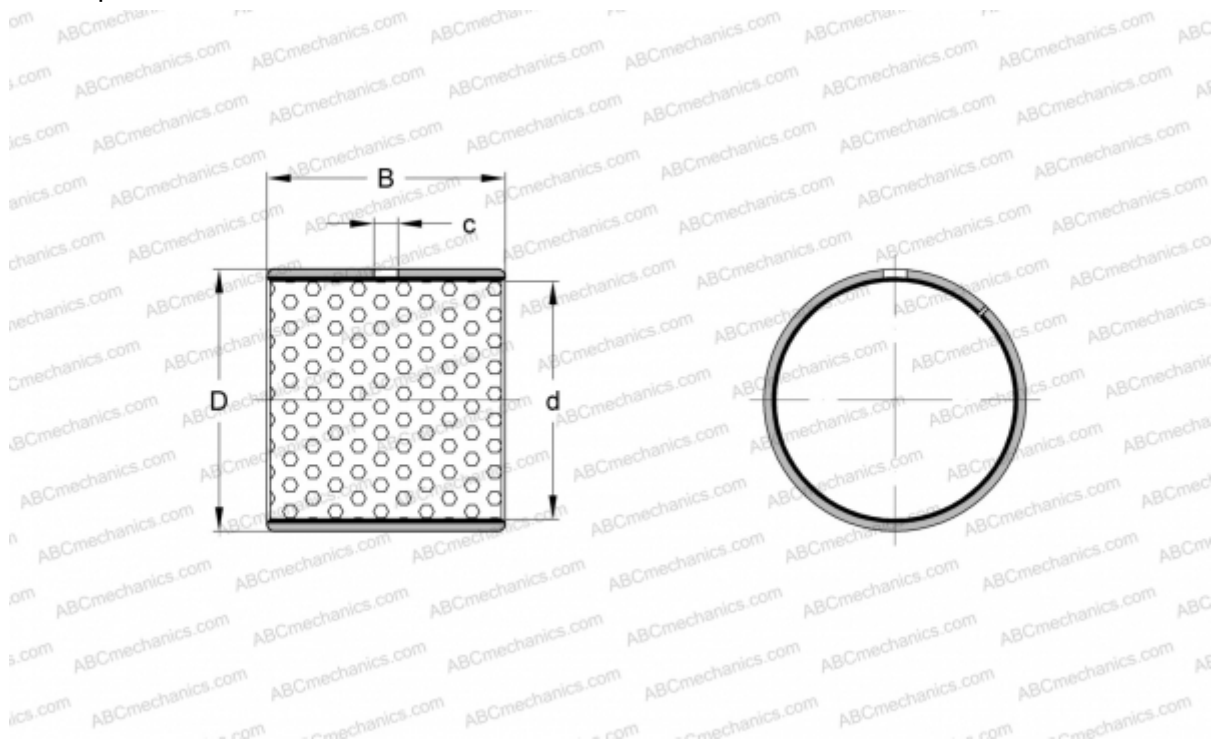

PCZ 1008 M SKF

Plain bushes

TYPE: Plain bearings, Bushings, thrust washers and strips, Bushings, Without flange, Maintenance-free, POM composite, inch size (SKF)

Technical specification

DIMENSIONS, MM

d	15,875
D	18,256
B	12,700
c	3,000

WEIGHT, KG 0,005

MANUFACTURER [SKF](#)