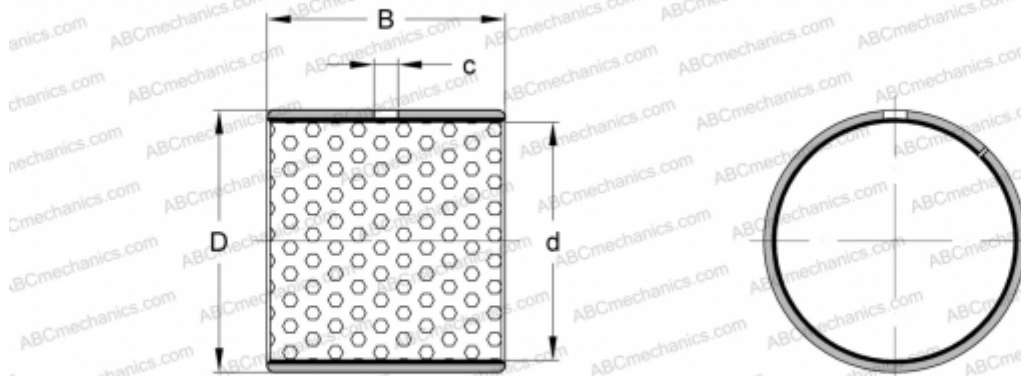

PCZ 1412 M SKF

Plain bushes

TYPE: Plain bearings, Bushings, thrust washers and strips, Bushings, Without flange, Maintenance-free, POM composite, inch size (SKF)

Technical specification

DIMENSIONS, MM

d	22,225
D	25,400
B	19,050
c	4,000

WEIGHT, KG 0,015

MANUFACTURER [SKF](#)