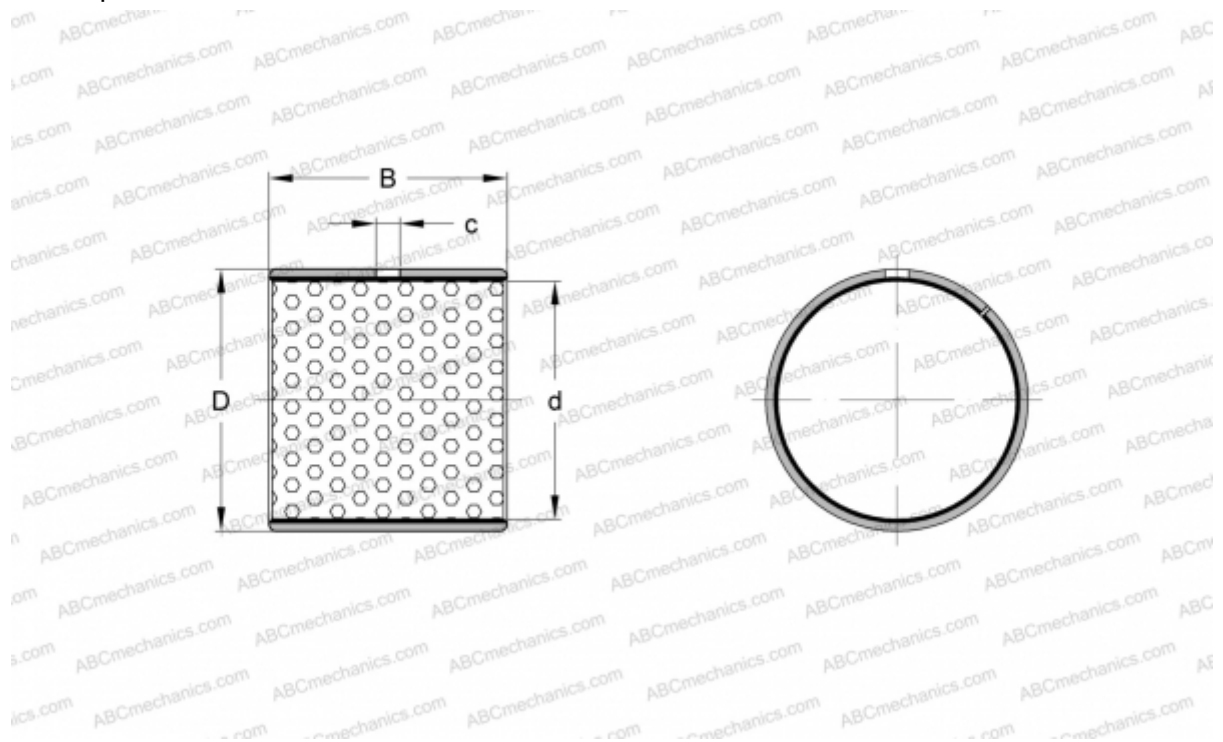

PCZ 2028 M SKF

Plain bushes

TYPE: Plain bearings, Bushings, thrust washers and strips, Bushings, Without flange, Maintenance-free, POM composite, inch size (SKF)

Technical specification

DIMENSIONS, MM

d	31,750
D	35,719
B	44,450
c	4,000

WEIGHT, KG 0,063

MANUFACTURER [SKF](#)