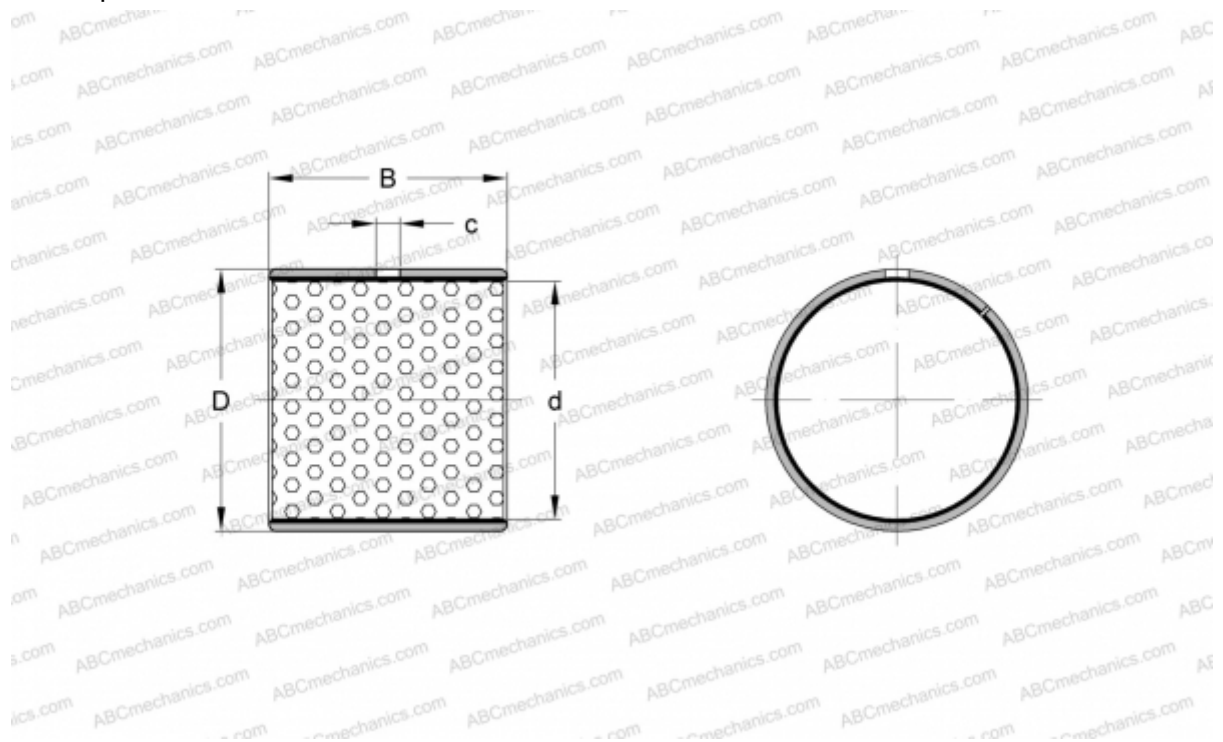

PCZ 2624 M SKF

Plain bushes

TYPE: Plain bearings, Bushings, thrust washers and strips, Bushings, Without flange, Maintenance-free, POM composite, inch size (SKF)

Technical specification

DIMENSIONS, MM

d	41,275
D	45,244
B	38,100
c	5,000

WEIGHT, KG 0,069

MANUFACTURER [SKF](#)