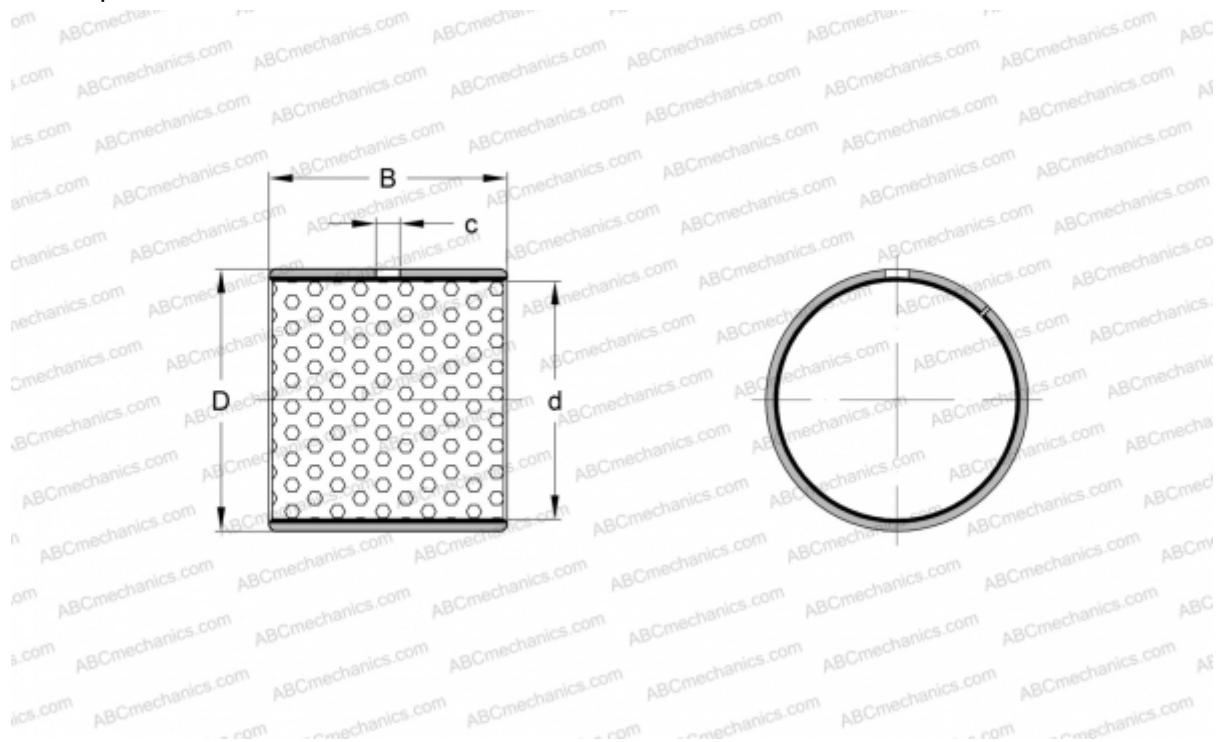

PCZ 2816 M SKF

Plain bushes

TYPE: Plain bearings, Bushings, thrust washers and strips, Bushings, Without flange, Maintenance-free, POM composite, inch size (SKF)

Technical specification

DIMENSIONS, MM

d	44,450
D	49,213
B	25,400
c	5,000

WEIGHT, KG 0,061

MANUFACTURER [SKF](#)