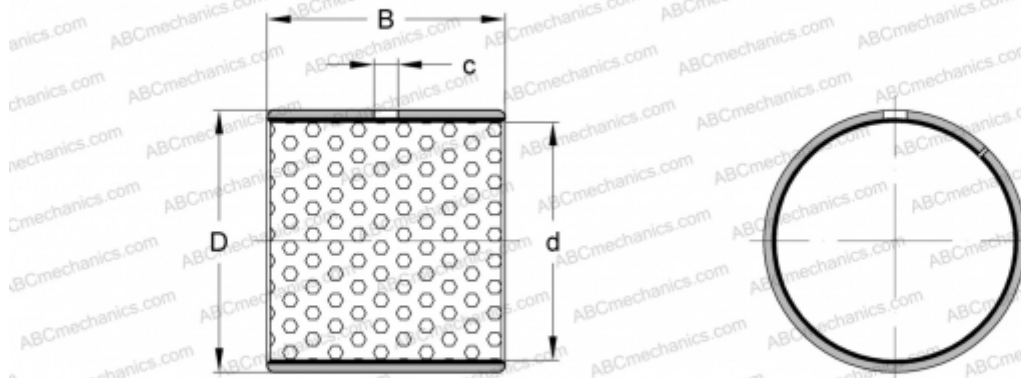

## PCZ 4848 M SKF

Plain bushes

TYPE: Plain bearings, Bushings, thrust washers and strips, Bushings, Without flange, Maintenance-free, POM composite, inch size (SKF)

#### DIMENSIONS, MM

d	76,200
D	80,963
B	76,200
c	6,000

**WEIGHT, KG** 0,310

**MANUFACTURER** [SKF](#)