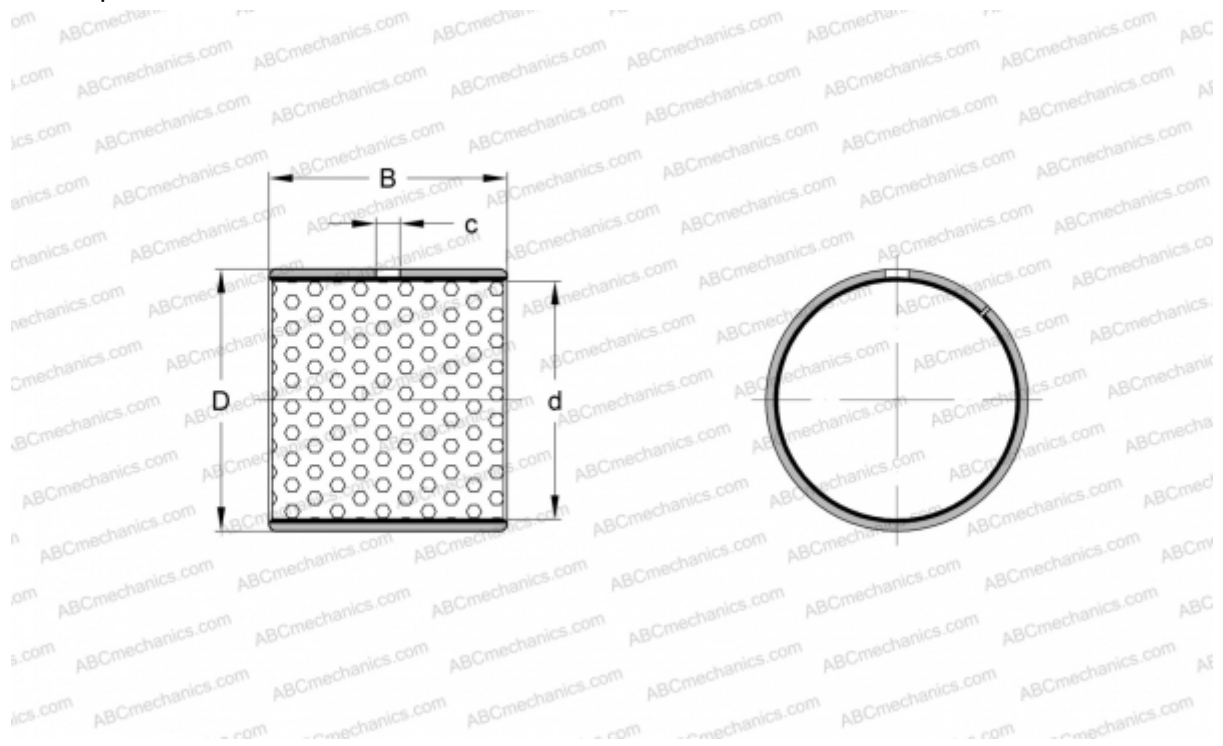

## PCZ 6460 M SKF

Plain bushes

TYPE: Plain bearings, Bushings, thrust washers and strips, Bushings, Without flange, Maintenance-free, POM composite, inch size (SKF)

#### DIMENSIONS, MM

d	101,600
D	106,363
B	95,250
c	8,000

**WEIGHT, KG** 0,510

**MANUFACTURER** [SKF](#)