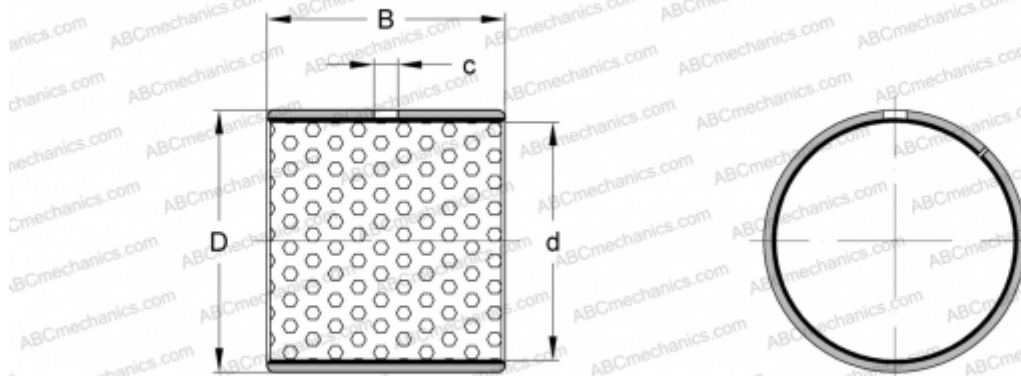

PCZ 6476 M SKF

Plain bushes

TYPE: Plain bearings, Bushings, thrust washers and strips, Bushings, Without flange, Maintenance-free, POM composite, inch size (SKF)

Technical specification

DIMENSIONS, MM

d	101,600
D	106,363
B	120,650
c	8,000

WEIGHT, KG 0,645

MANUFACTURER [SKF](#)