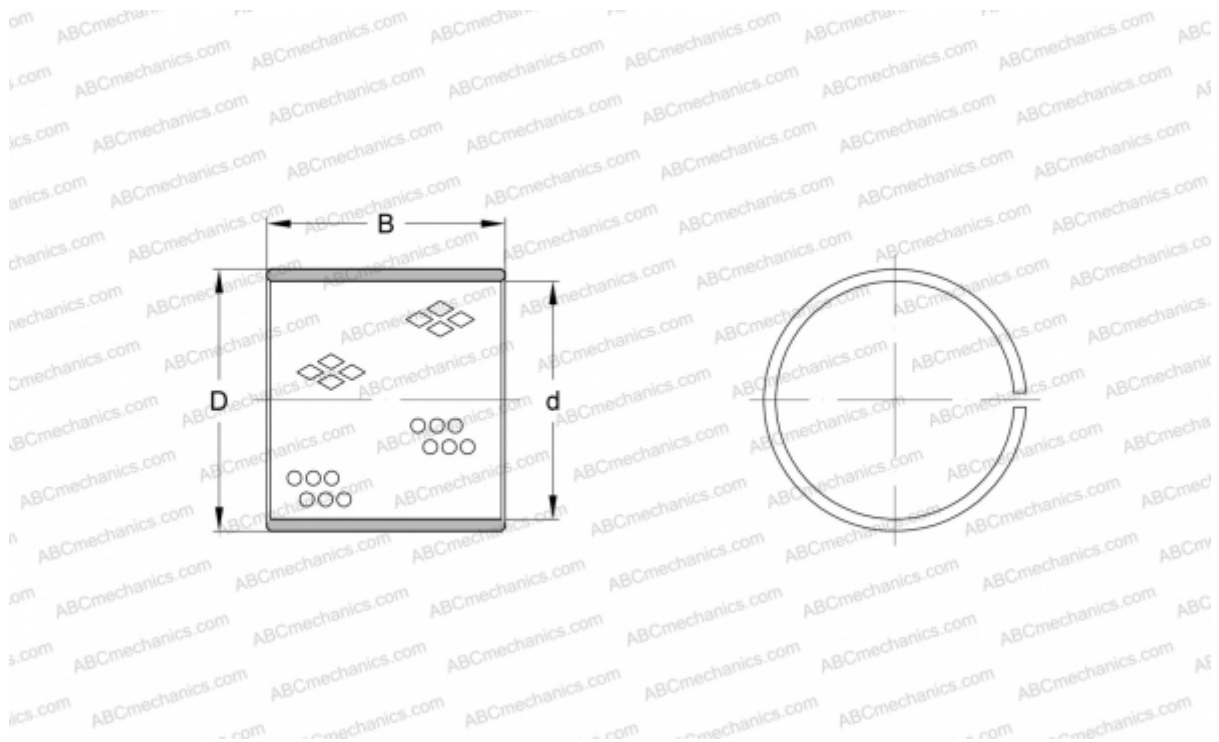

PRM 121415 SKF

Plain bushes

TYPE: Plain bearings, Bushings, thrust washers and strips, Bushings, Without flange, Wrapped bronze (SKF)

Technical specification

DIMENSIONS, MM

d	12,000
D	14,000
B	15,000

MANUFACTURER