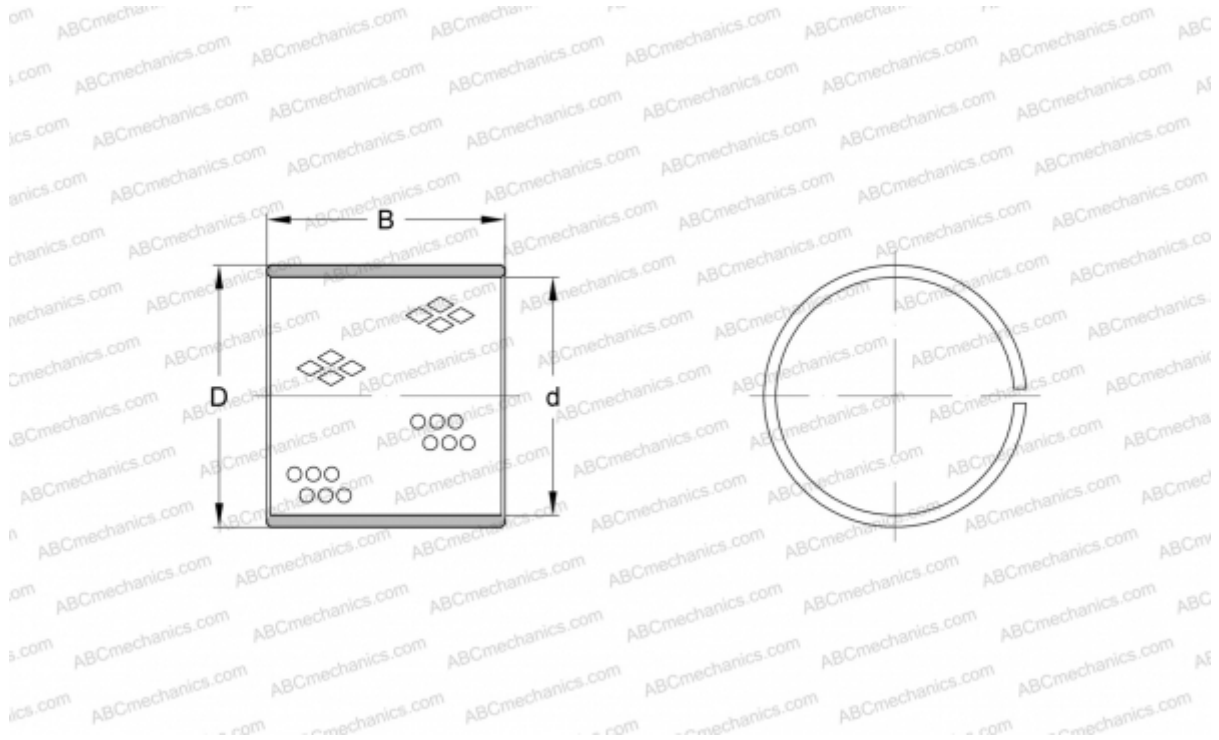

## PRM 161815 SKF

Plain bushes

TYPE: Plain bearings, Bushings, thrust washers and strips, Bushings, Without flange, Wrapped bronze (SKF)

#### DIMENSIONS, MM

d	16,000
D	18,000
B	15,000