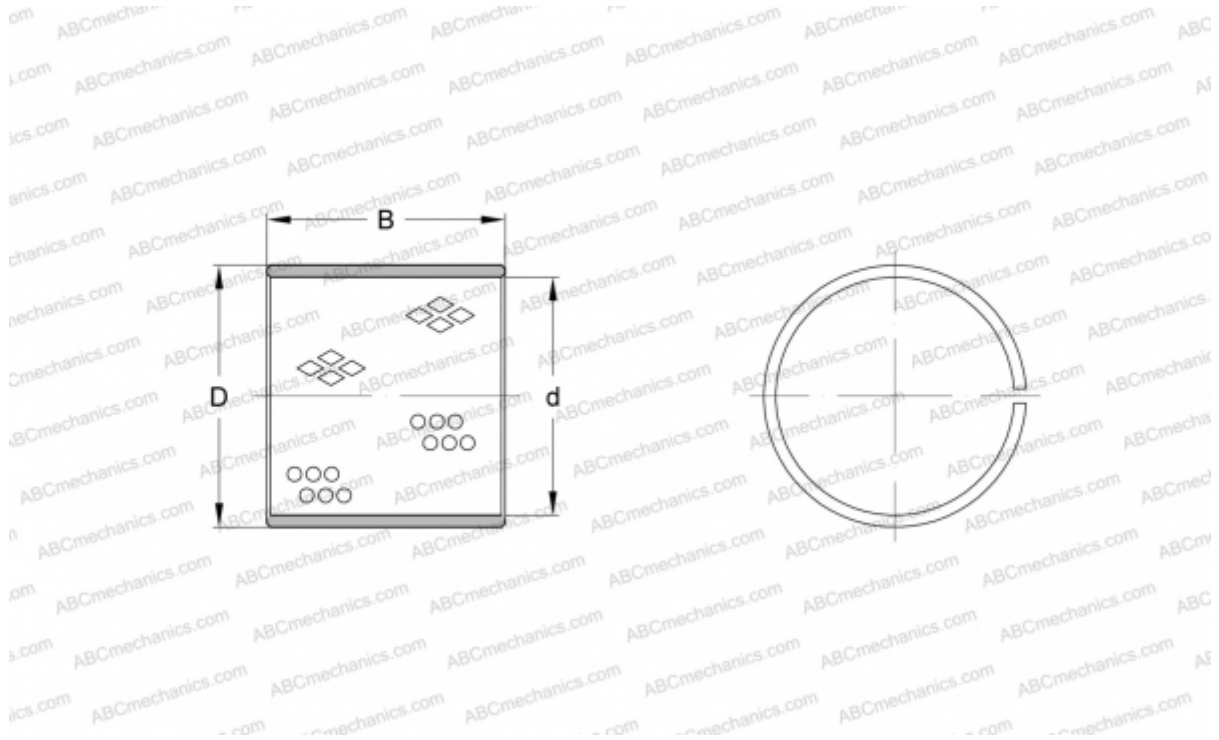

PRM 182125 SKF

Plain bushes

TYPE: Plain bearings, Bushings, thrust washers and strips, Bushings, Without flange, Wrapped bronze (SKF)

Technical specification

DIMENSIONS, MM

d	18,000
D	21,000
B	25,000

MANUFACTURER