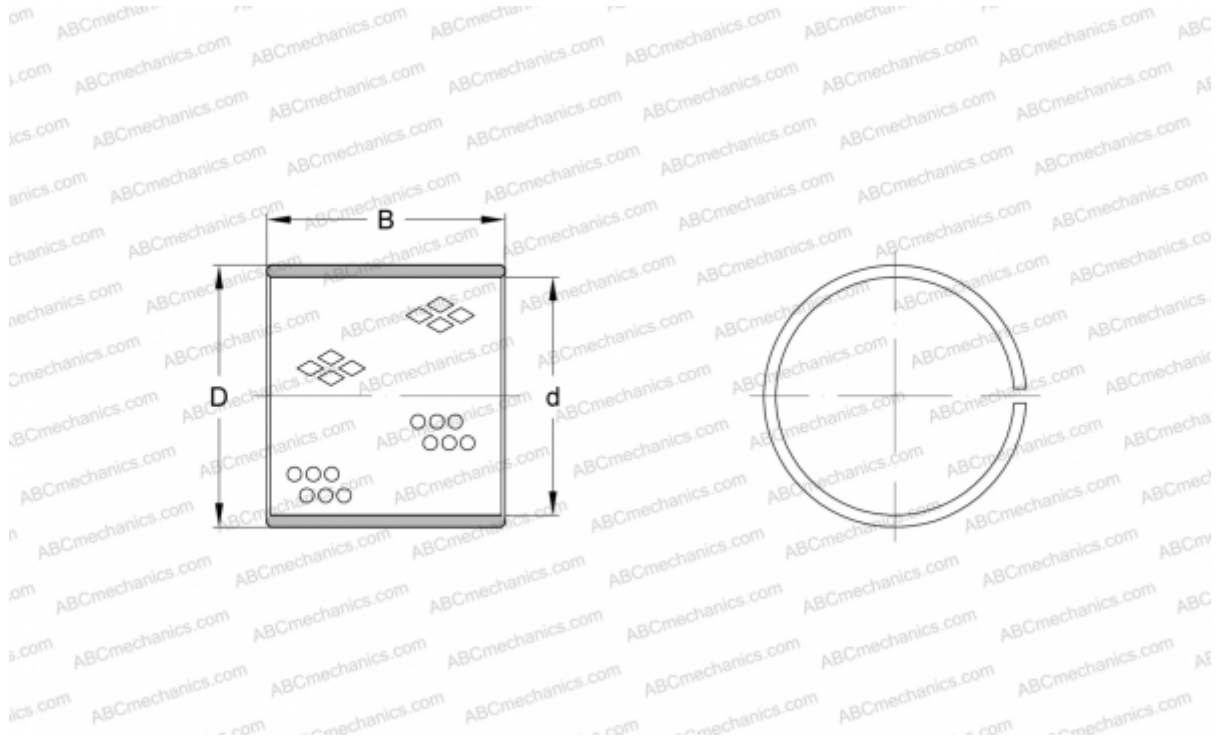

PRM 202320 SKF

Plain bushes

TYPE: Plain bearings, Bushings, thrust washers and strips, Bushings, Without flange, Wrapped bronze (SKF)

Technical specification

DIMENSIONS, MM

d	20,000
D	23,000
B	20,000

MANUFACTURER