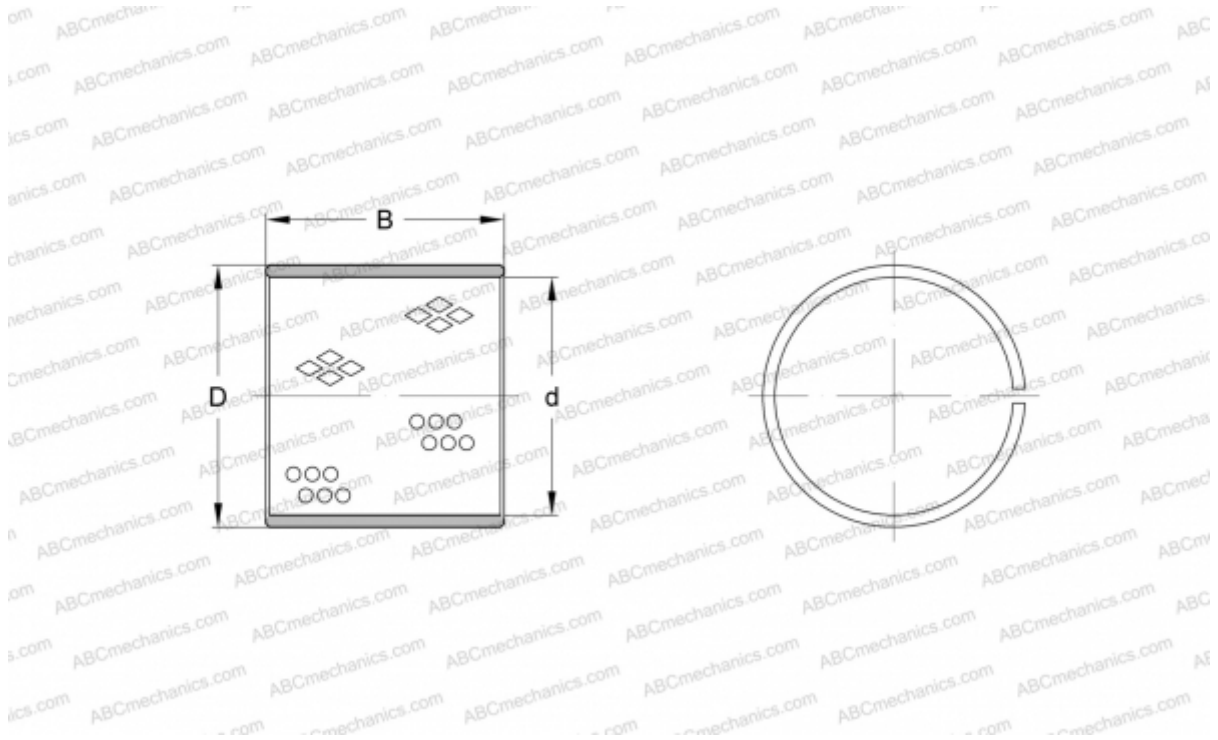

PRM 202325 SKF

Plain bushes

TYPE: Plain bearings, Bushings, thrust washers and strips, Bushings, Without flange, Wrapped bronze (SKF)

Technical specification

DIMENSIONS, MM

d	20,000
D	23,000
B	25,000

MANUFACTURER