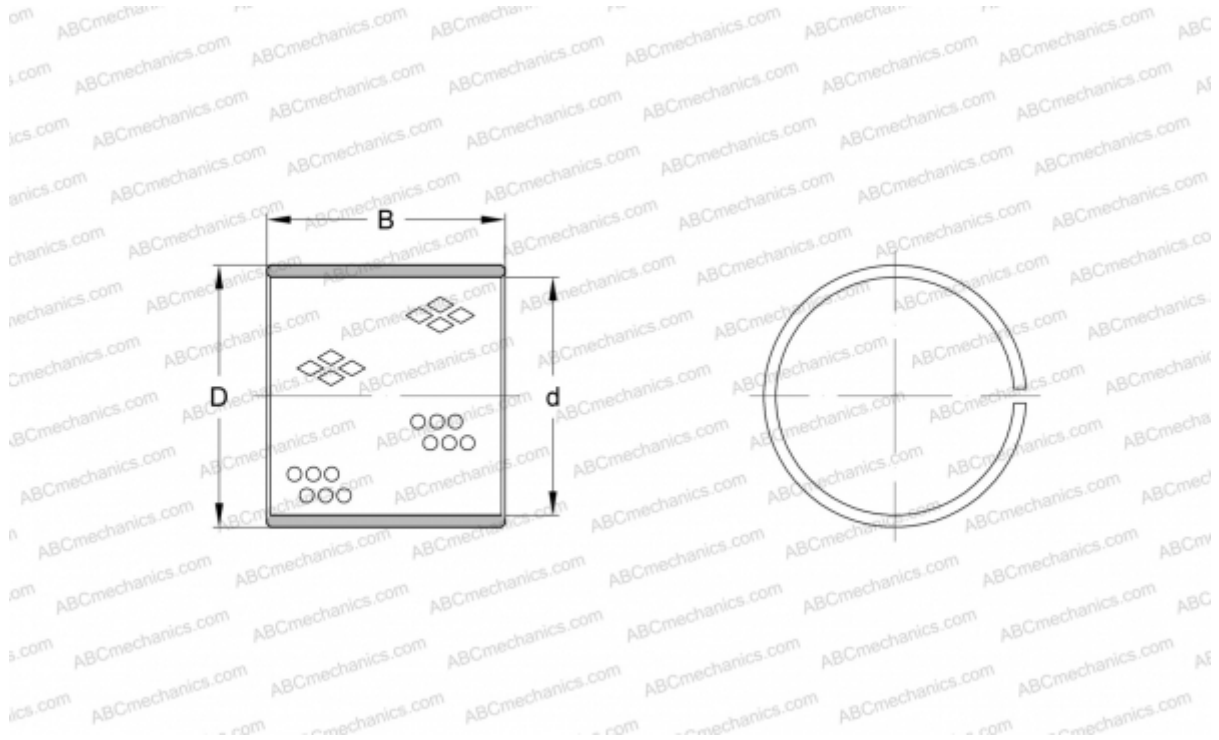

PRM 252820 SKF

Plain bushes

TYPE: Plain bearings, Bushings, thrust washers and strips, Bushings, Without flange, Wrapped bronze (SKF)

Technical specification

DIMENSIONS, MM

d	25,000
D	28,000
B	20,000

MANUFACTURER