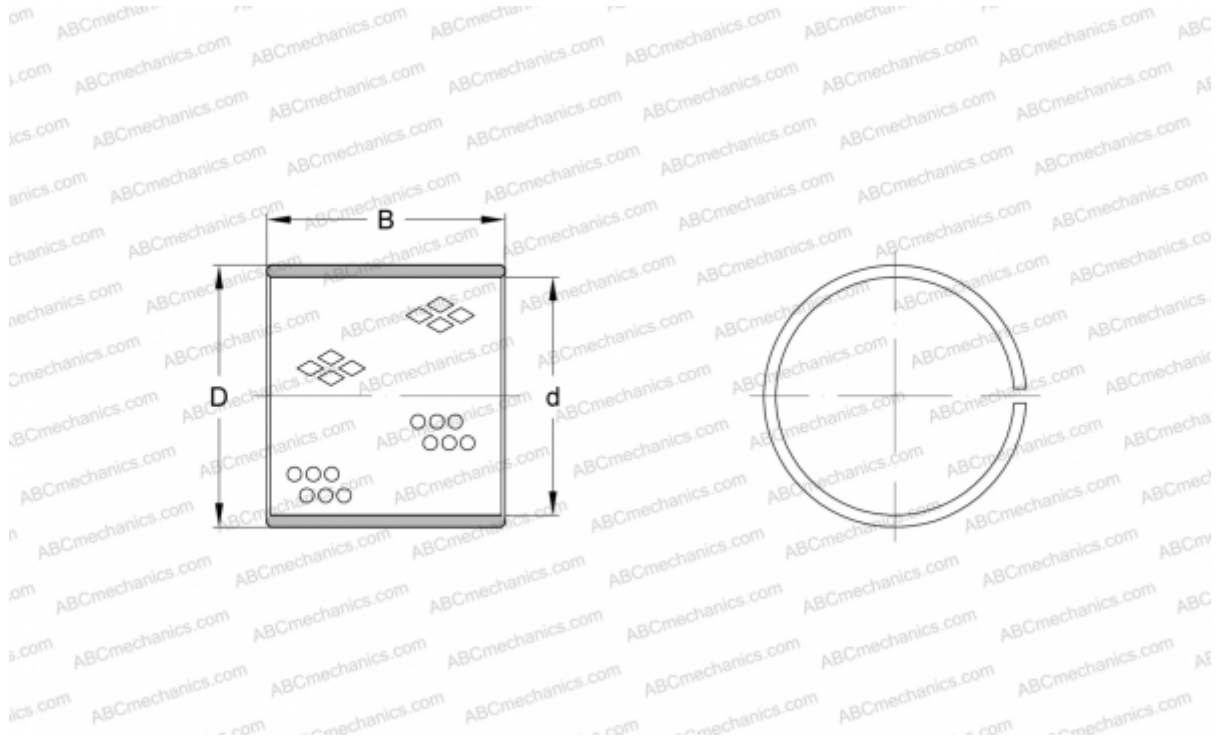

## PRM 252825 SKF

Plain bushes

TYPE: Plain bearings, Bushings, thrust washers and strips, Bushings, Without flange, Wrapped bronze (SKF)

#### DIMENSIONS, MM

d	25,000
D	28,000
B	25,000