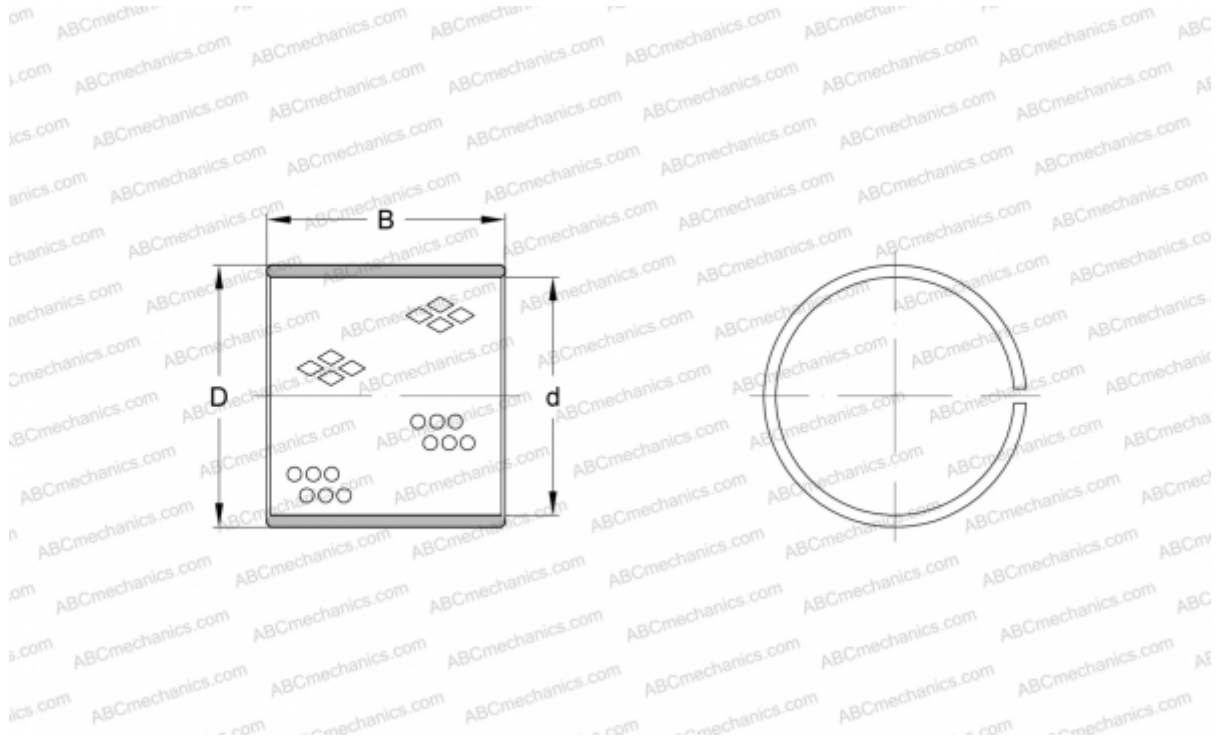

PRM 303420 SKF

Plain bushes

TYPE: Plain bearings, Bushings, thrust washers and strips, Bushings, Without flange, Wrapped bronze (SKF)

Technical specification

DIMENSIONS, MM

| | |
|---|--------|
| d | 30,000 |
| D | 34,000 |
| B | 20,000 |