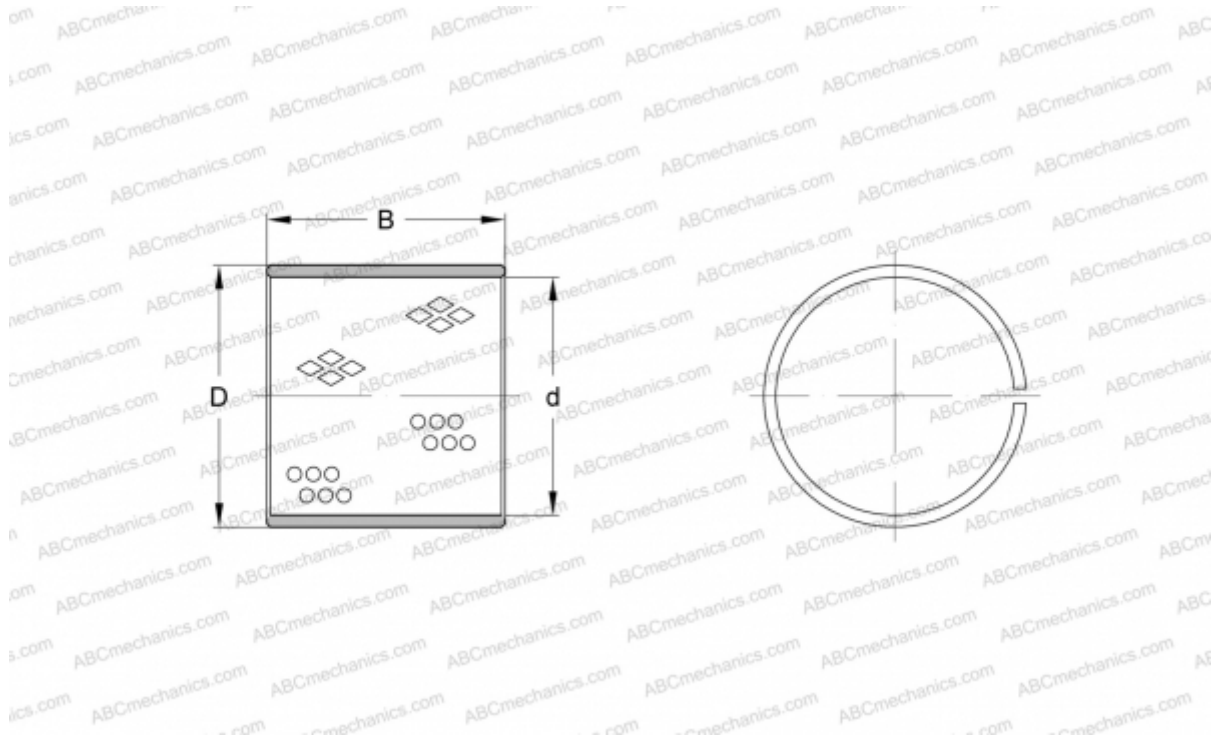

## PRM 323620 SKF

Plain bushes

TYPE: Plain bearings, Bushings, thrust washers and strips, Bushings, Without flange, Wrapped bronze (SKF)

#### DIMENSIONS, MM

d	32,000
D	36,000
B	20,000