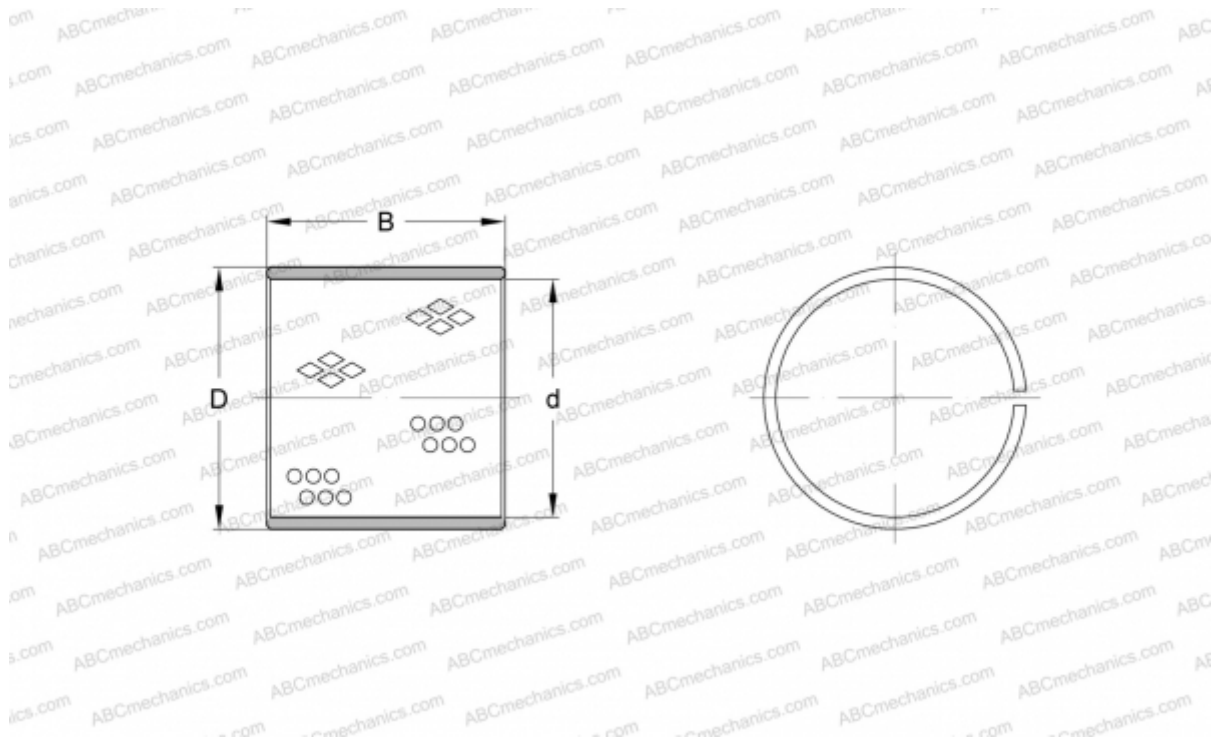

## PRM 353920 SKF

Plain bushes

TYPE: Plain bearings, Bushings, thrust washers and strips, Bushings, Without flange, Wrapped bronze (SKF)

#### DIMENSIONS, MM

d	35,000
D	39,000
B	20,000