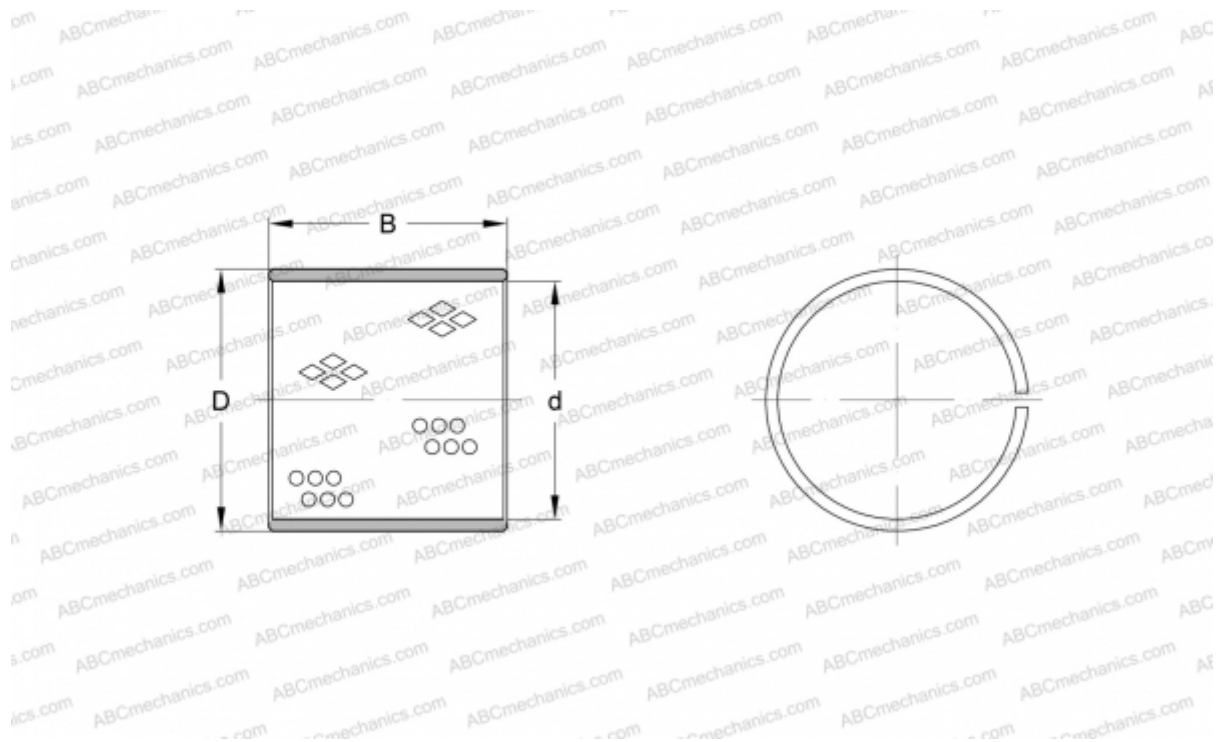

PRM 353950 SKF

Plain bushes

TYPE: Plain bearings, Bushings, thrust washers and strips, Bushings, Without flange, Wrapped bronze (SKF)

Technical specification

DIMENSIONS, MM

d	35,000
D	39,000
B	50,000

MANUFACTURER