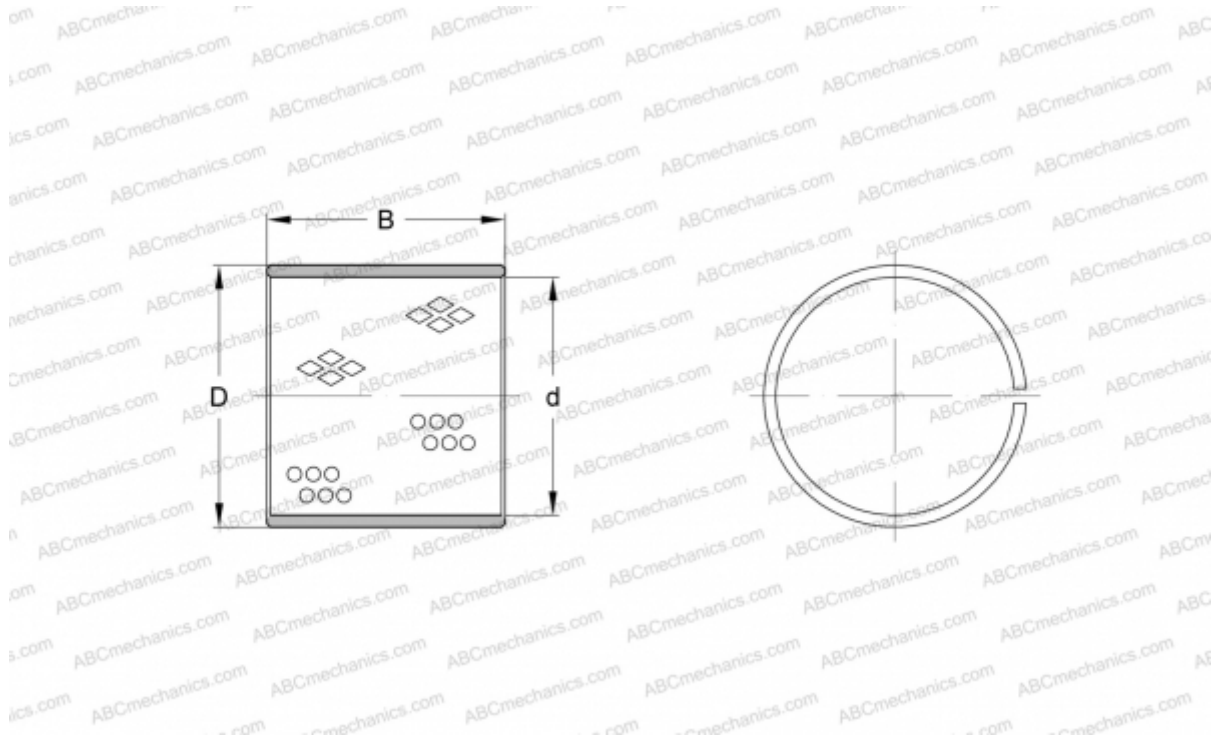

## PRM 404420 SKF

Plain bushes

TYPE: Plain bearings, Bushings, thrust washers and strips, Bushings, Without flange, Wrapped bronze (SKF)

#### DIMENSIONS, MM

d	40,000
D	44,000
B	20,000