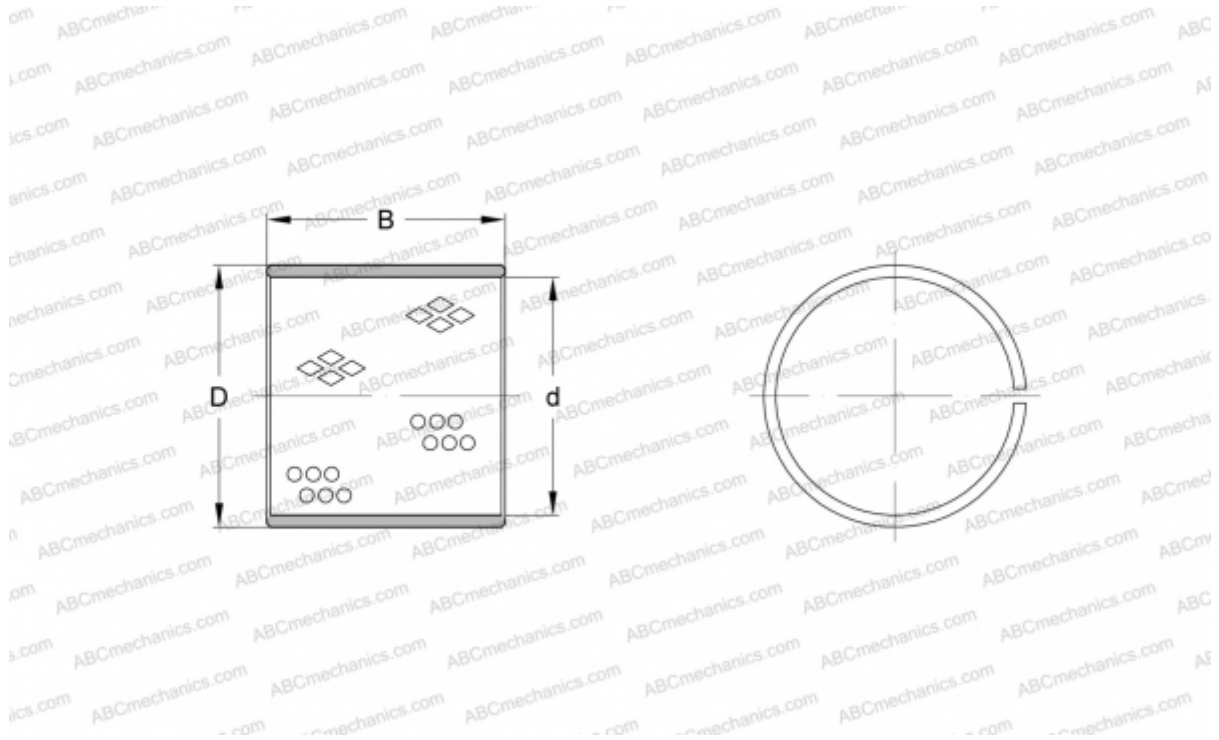

## PRM 404450 SKF

Plain bushes

TYPE: Plain bearings, Bushings, thrust washers and strips, Bushings, Without flange, Wrapped bronze (SKF)

#### DIMENSIONS, MM

d	40,000
D	44,000
B	50,000