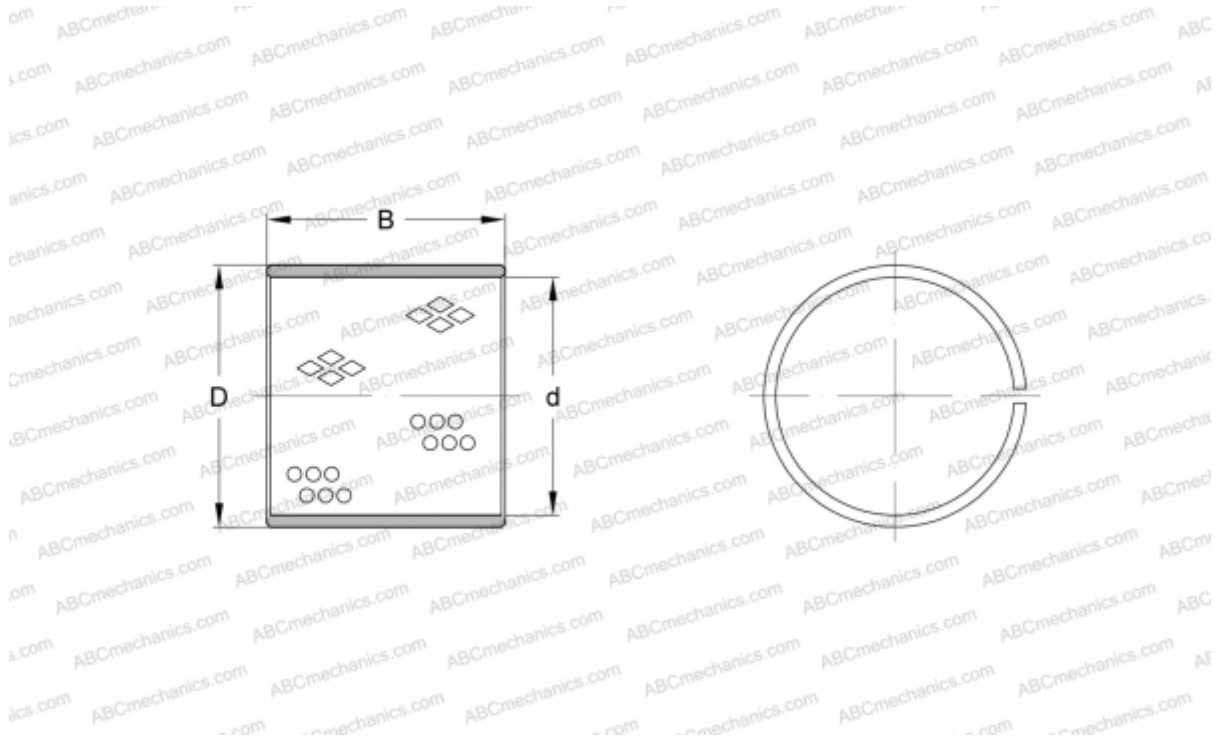

PRM 455050 SKF

Plain bushes

TYPE: Plain bearings, Bushings, thrust washers and strips, Bushings, Without flange, Wrapped bronze (SKF)

Technical specification

DIMENSIONS, MM

d	45,000
D	50,000
B	50,000

MANUFACTURER