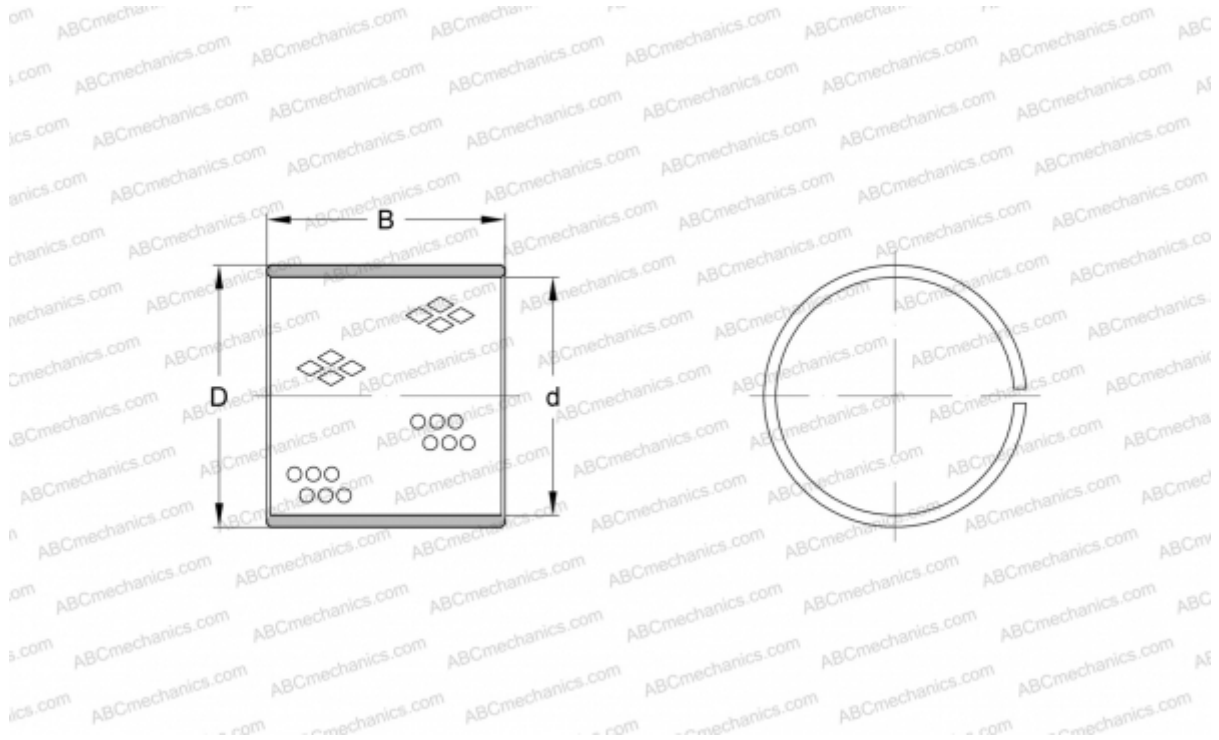

## PRM 455060 SKF

Plain bushes

TYPE: Plain bearings, Bushings, thrust washers and strips, Bushings, Without flange, Wrapped bronze (SKF)

#### DIMENSIONS, MM

d	45,000
D	50,000
B	60,000