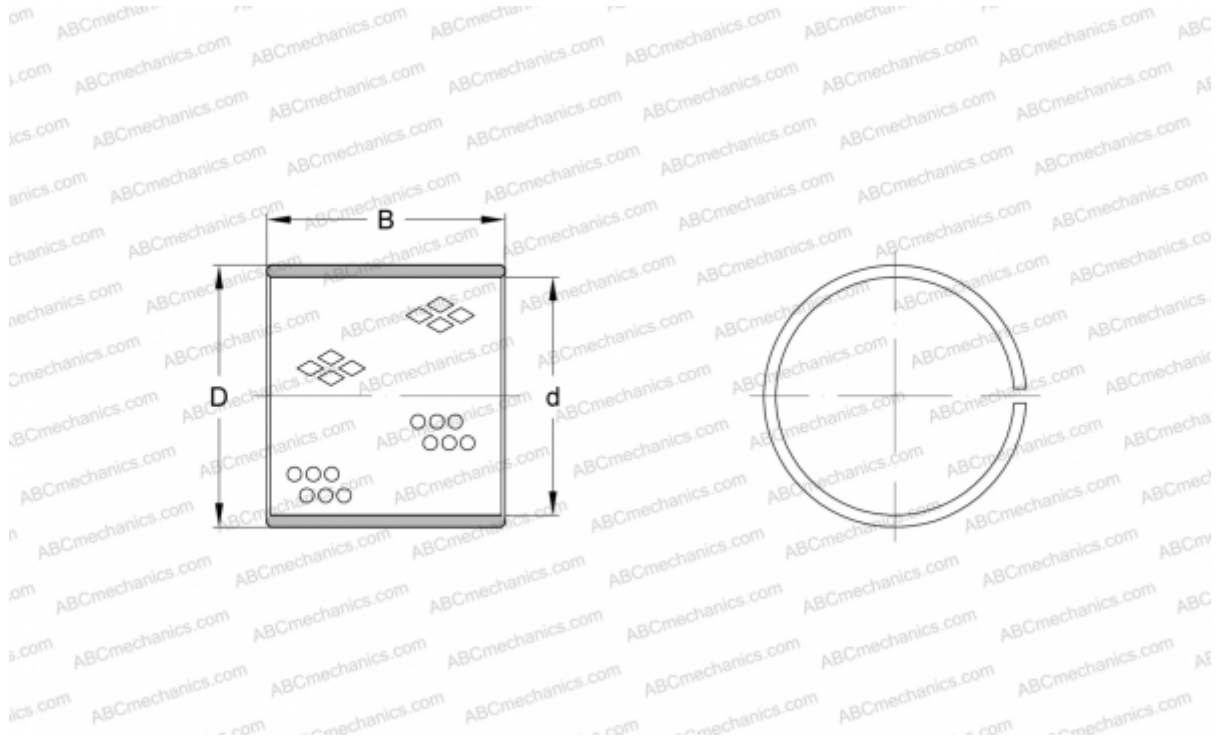

## PRM 505530 SKF

Plain bushes

TYPE: Plain bearings, Bushings, thrust washers and strips, Bushings, Without flange, Wrapped bronze (SKF)

#### DIMENSIONS, MM

d	50,000
D	55,000
B	30,000