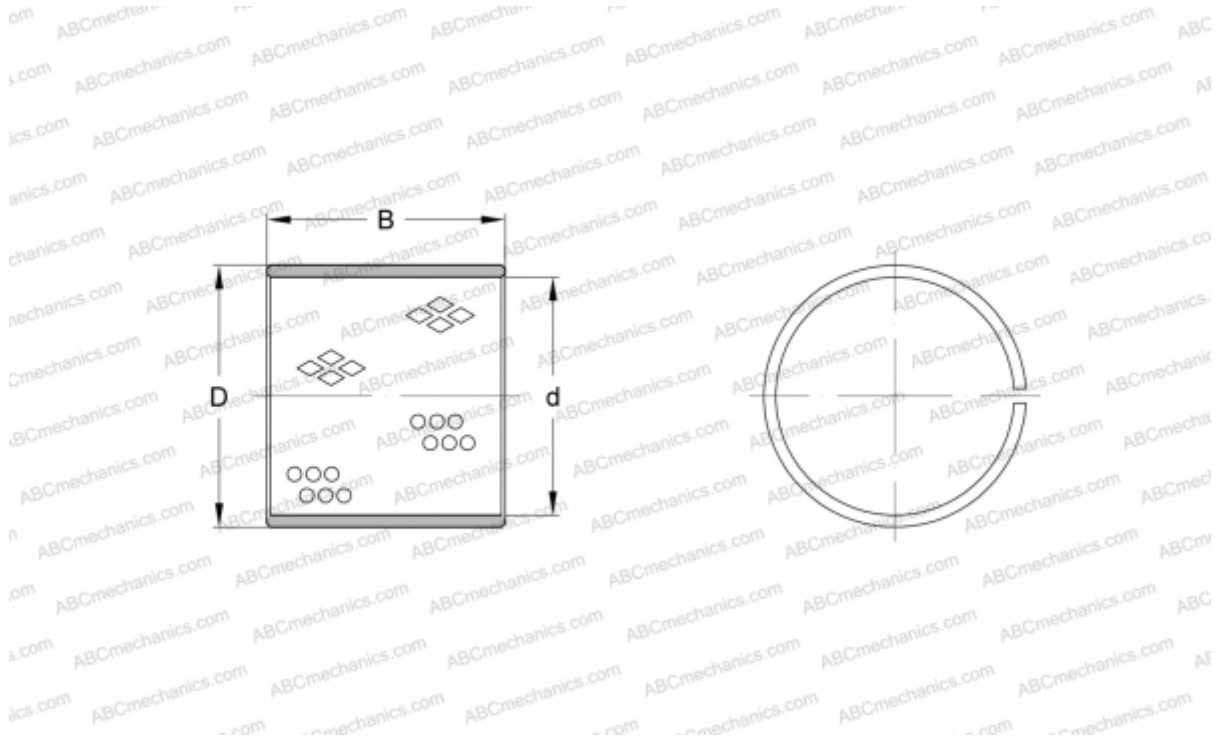

PRM 505560 SKF

Plain bushes

TYPE: Plain bearings, Bushings, thrust washers and strips, Bushings, Without flange, Wrapped bronze (SKF)

Technical specification

DIMENSIONS, MM

d	50,000
D	55,000
B	60,000

MANUFACTURER