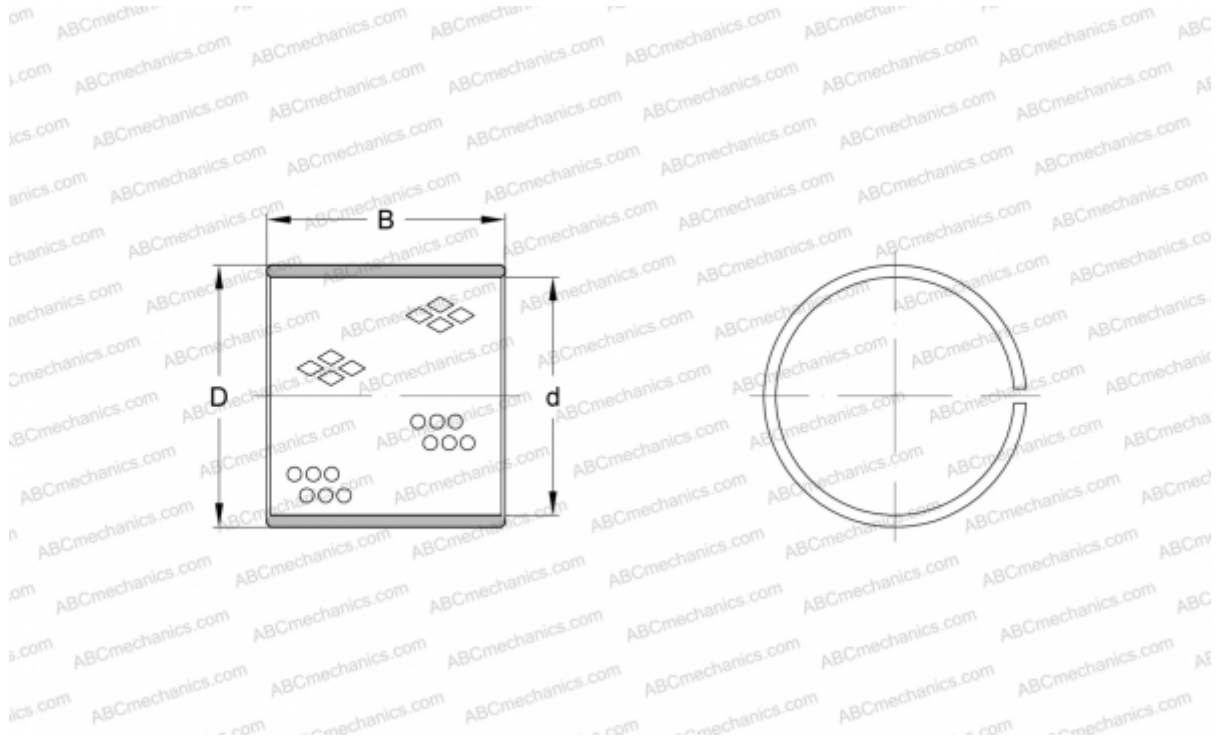

## PRM 556040 SKF

Plain bushes

TYPE: Plain bearings, Bushings, thrust washers and strips, Bushings, Without flange, Wrapped bronze (SKF)

#### DIMENSIONS, MM

d	55,000
D	60,000
B	40,000