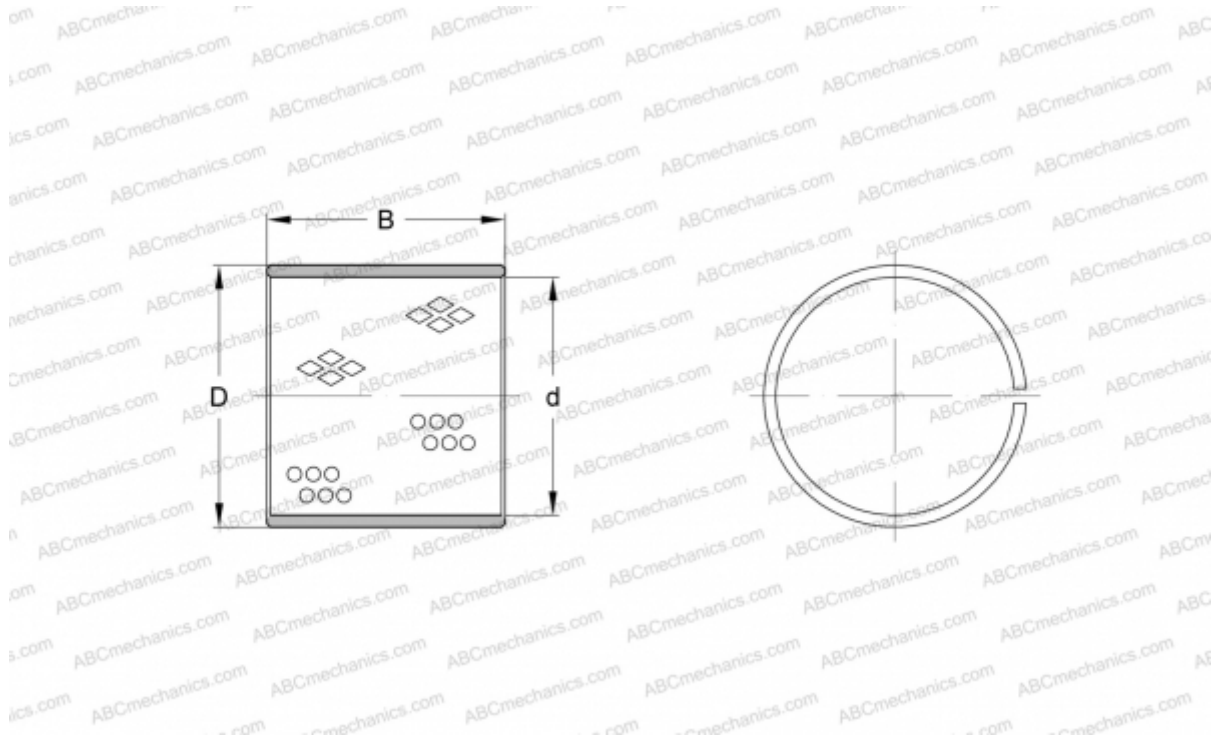

PRM 556060 SKF

Plain bushes

TYPE: Plain bearings, Bushings, thrust washers and strips, Bushings, Without flange, Wrapped bronze (SKF)

Technical specification

DIMENSIONS, MM

d	55,000
D	60,000
B	60,000

MANUFACTURER