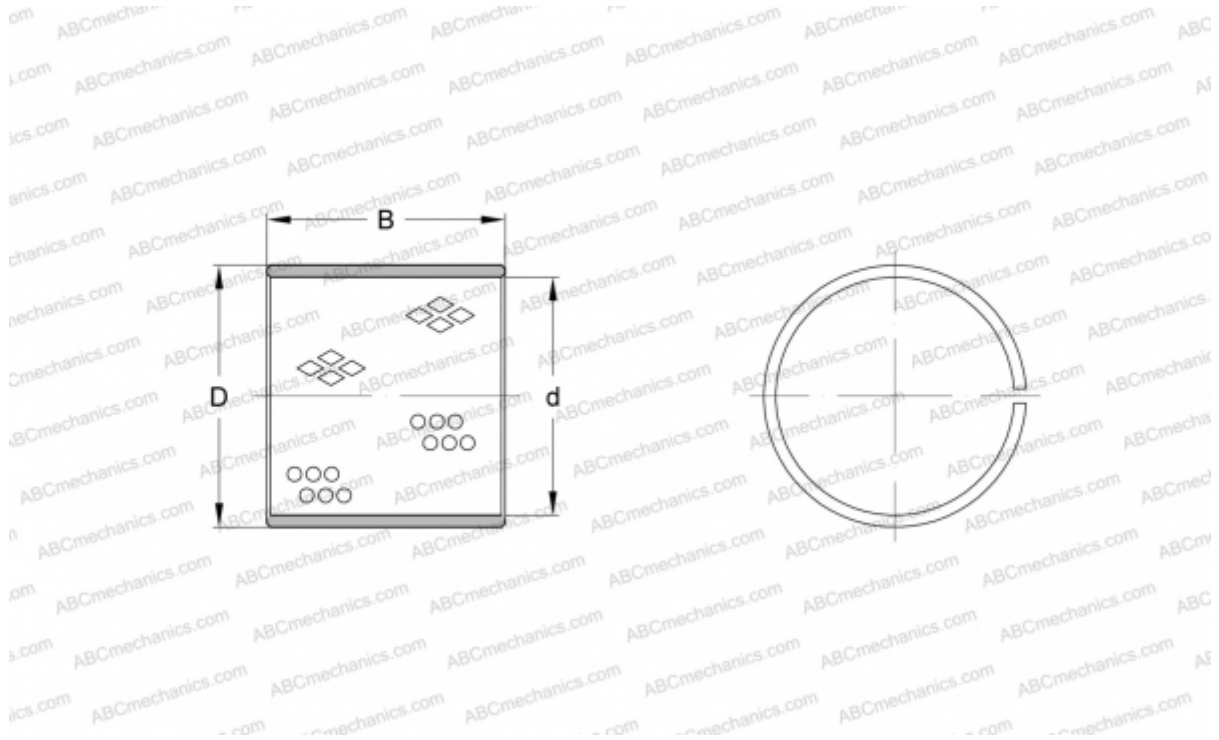

PRM 606530 SKF

Plain bushes

TYPE: Plain bearings, Bushings, thrust washers and strips, Bushings, Without flange, Wrapped bronze (SKF)

Technical specification

DIMENSIONS, MM

d	60,000
D	65,000
B	30,000

MANUFACTURER