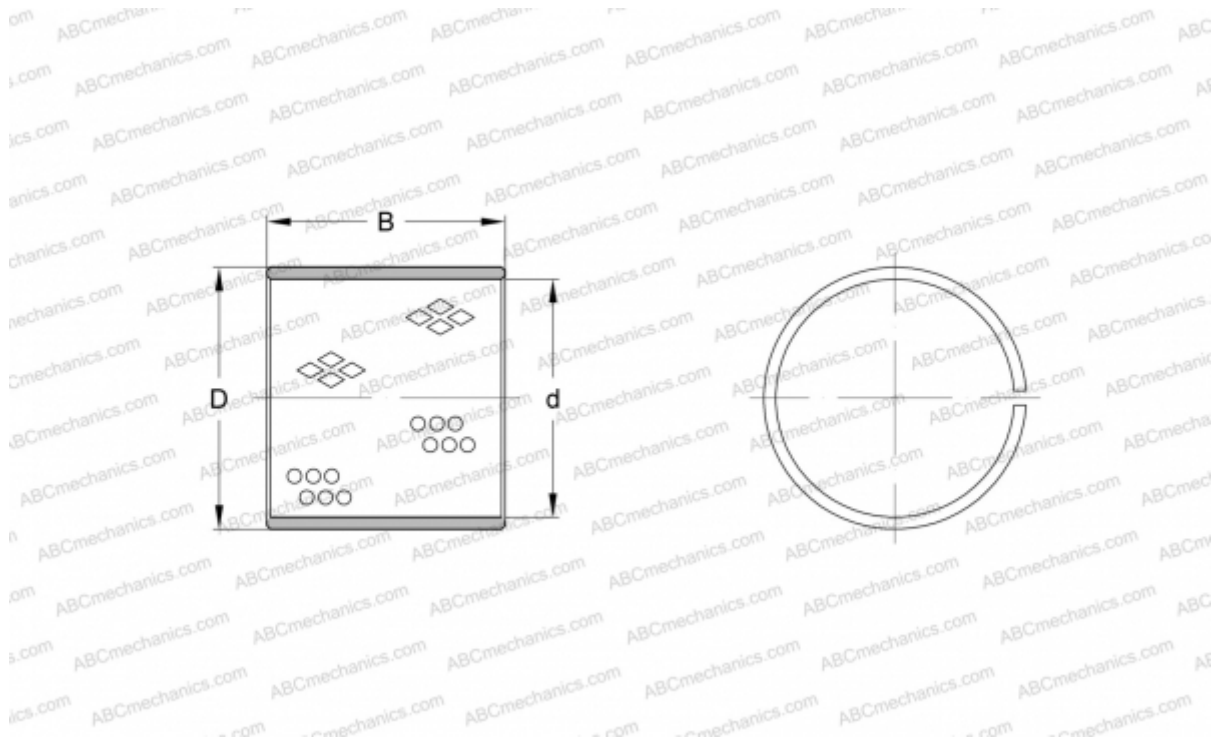

PRM 606540 SKF

Plain bushes

TYPE: Plain bearings, Bushings, thrust washers and strips, Bushings, Without flange, Wrapped bronze (SKF)

Technical specification

DIMENSIONS, MM

d	60,000
D	65,000
B	40,000

MANUFACTURER