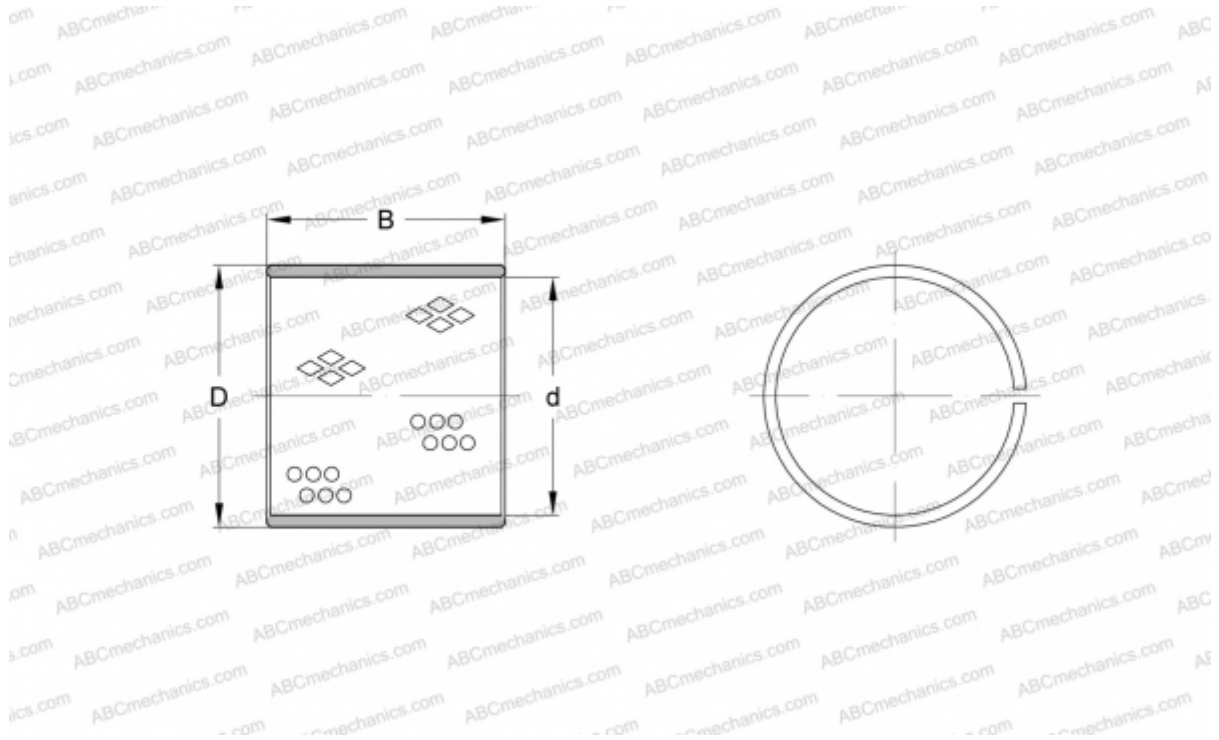

PRM 606550 SKF

Plain bushes

TYPE: Plain bearings, Bushings, thrust washers and strips, Bushings, Without flange, Wrapped bronze (SKF)

Technical specification

DIMENSIONS, MM

d	60,000
D	65,000
B	50,000

MANUFACTURER