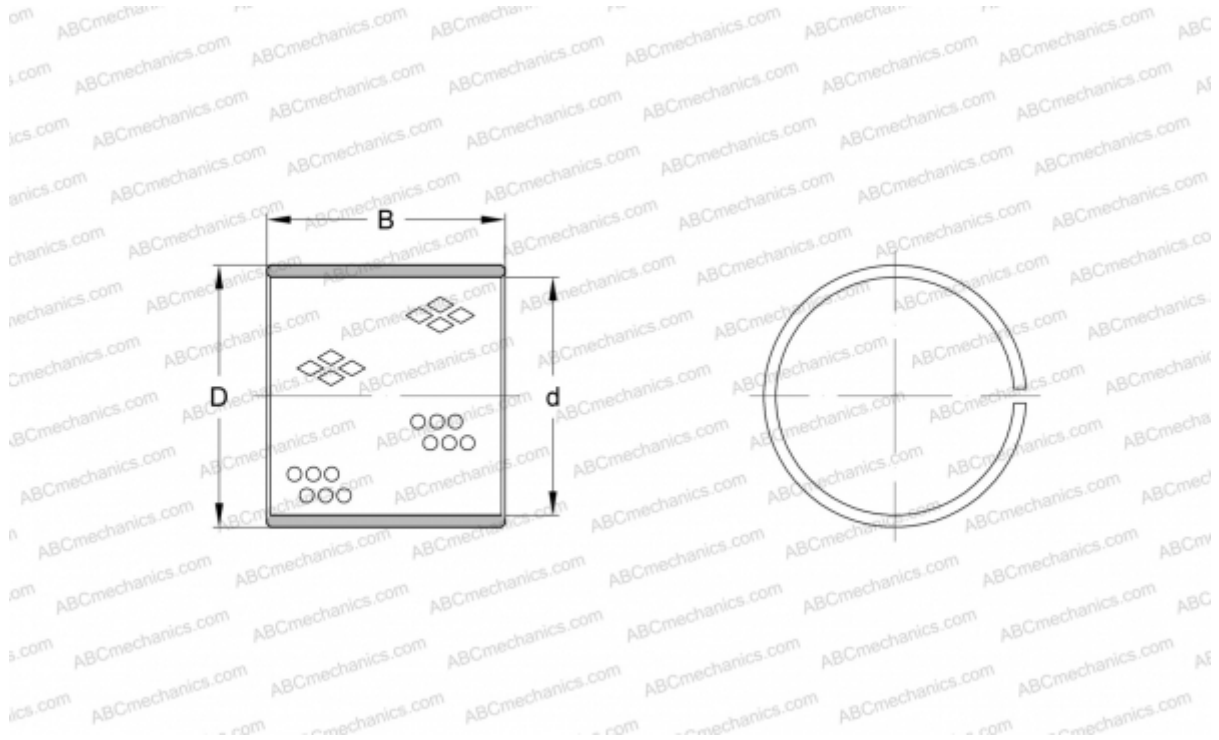

PRM 606560 SKF

Plain bushes

TYPE: Plain bearings, Bushings, thrust washers and strips, Bushings, Without flange, Wrapped bronze (SKF)

Technical specification

DIMENSIONS, MM

d	60,000
D	65,000
B	60,000

MANUFACTURER