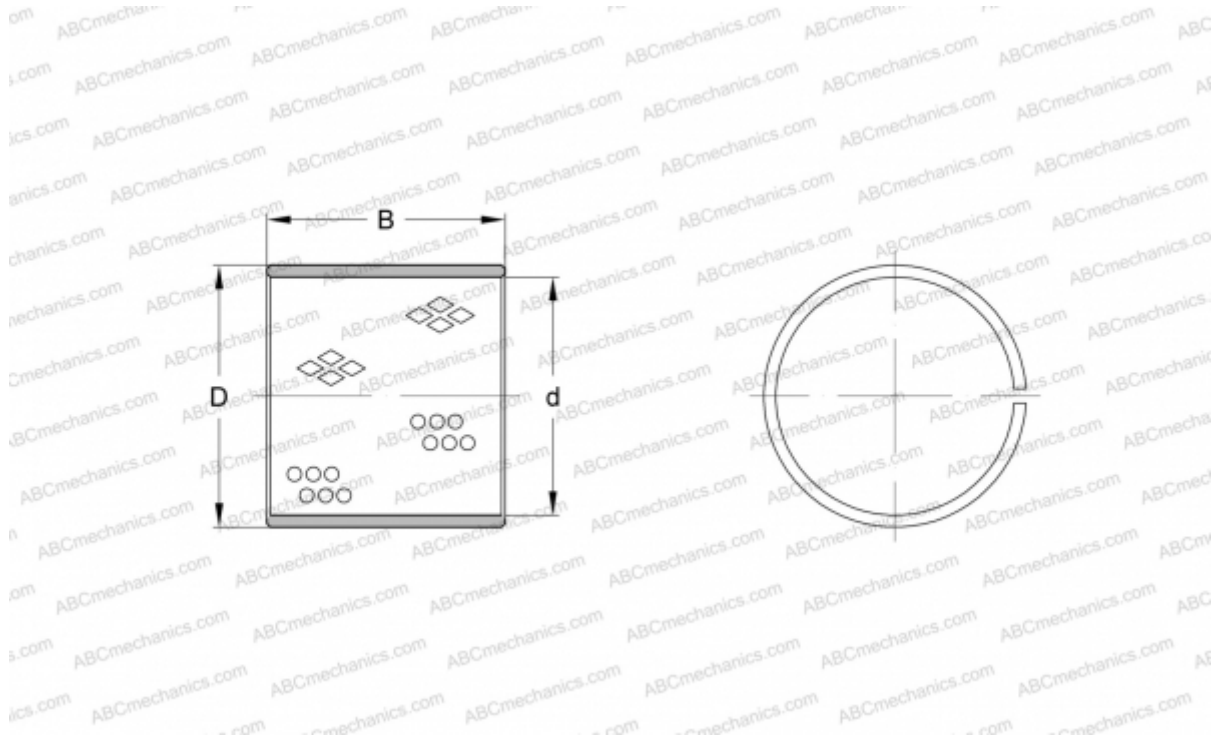

PRM 657060 SKF

Plain bushes

TYPE: Plain bearings, Bushings, thrust washers and strips, Bushings, Without flange, Wrapped bronze (SKF)

Technical specification

DIMENSIONS, MM

| | |
|---|--------|
| d | 65,000 |
| D | 70,000 |
| B | 60,000 |