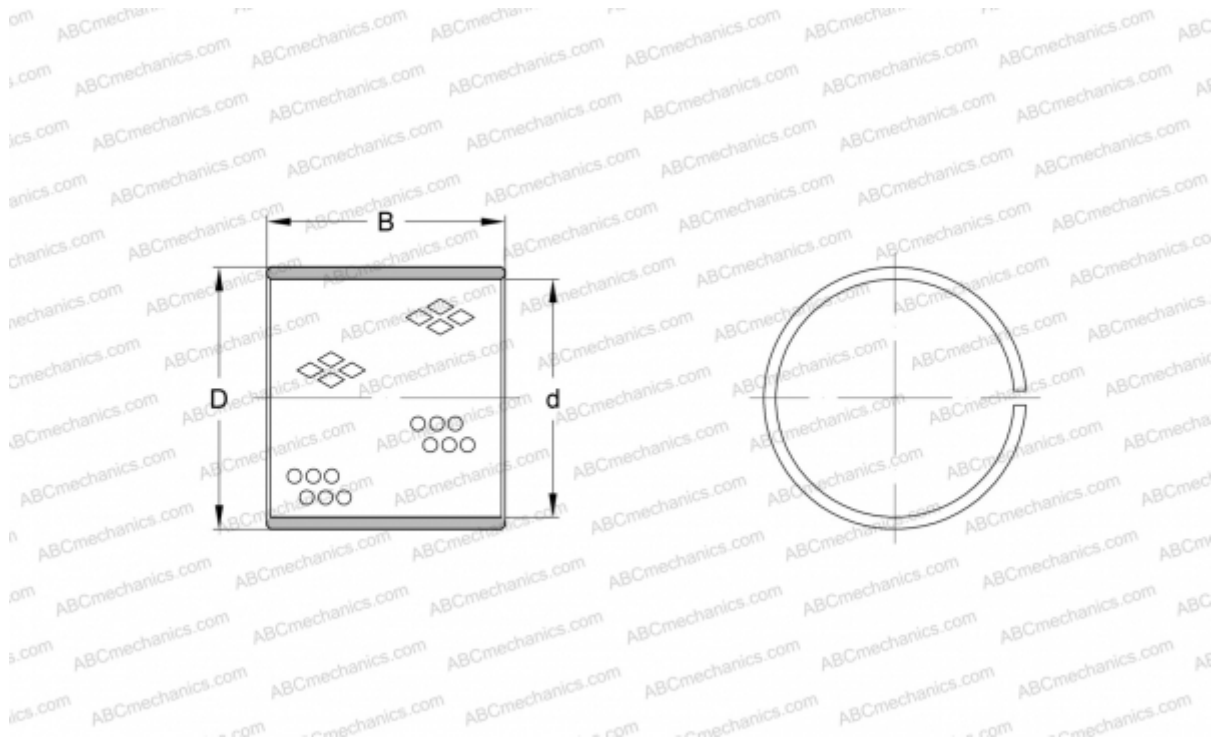

## PRM 707540 SKF

Plain bushes

TYPE: Plain bearings, Bushings, thrust washers and strips, Bushings, Without flange, Wrapped bronze (SKF)

#### DIMENSIONS, MM

d	70,000
D	75,000
B	40,000