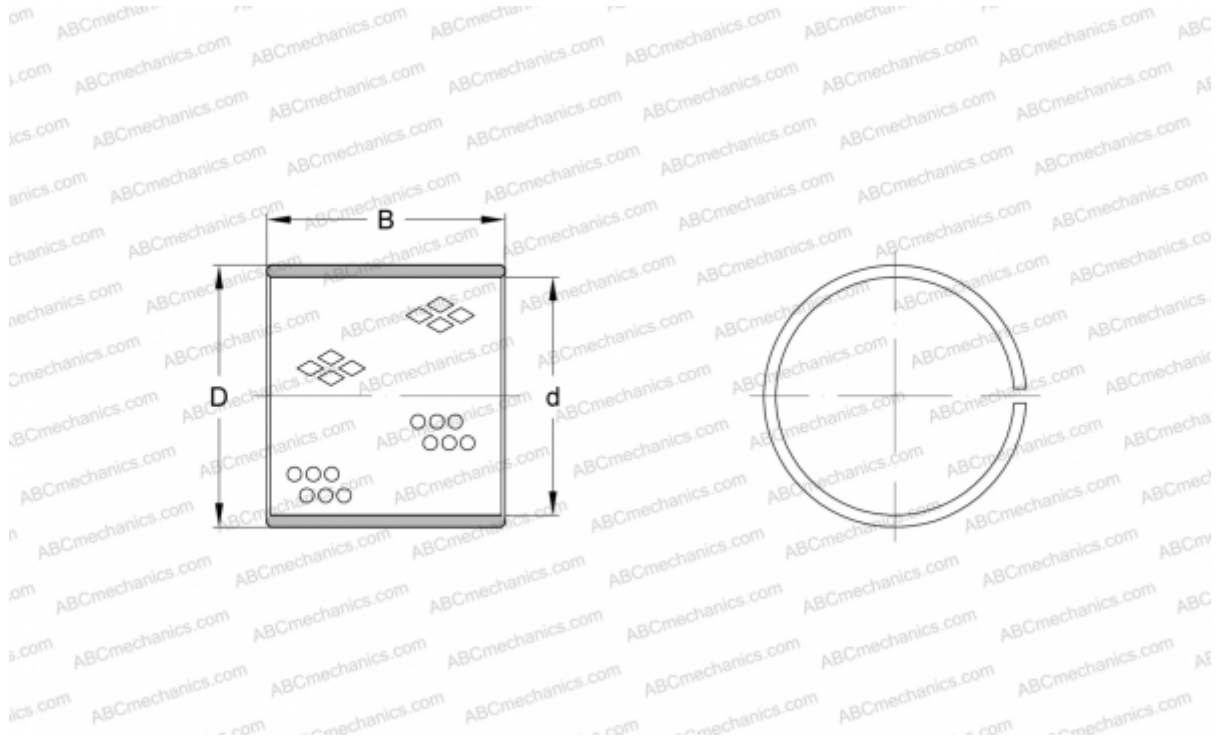

PRM 707560 SKF

Plain bushes

TYPE: Plain bearings, Bushings, thrust washers and strips, Bushings, Without flange, Wrapped bronze (SKF)

Technical specification

DIMENSIONS, MM

d	70,000
D	75,000
B	60,000

MANUFACTURER