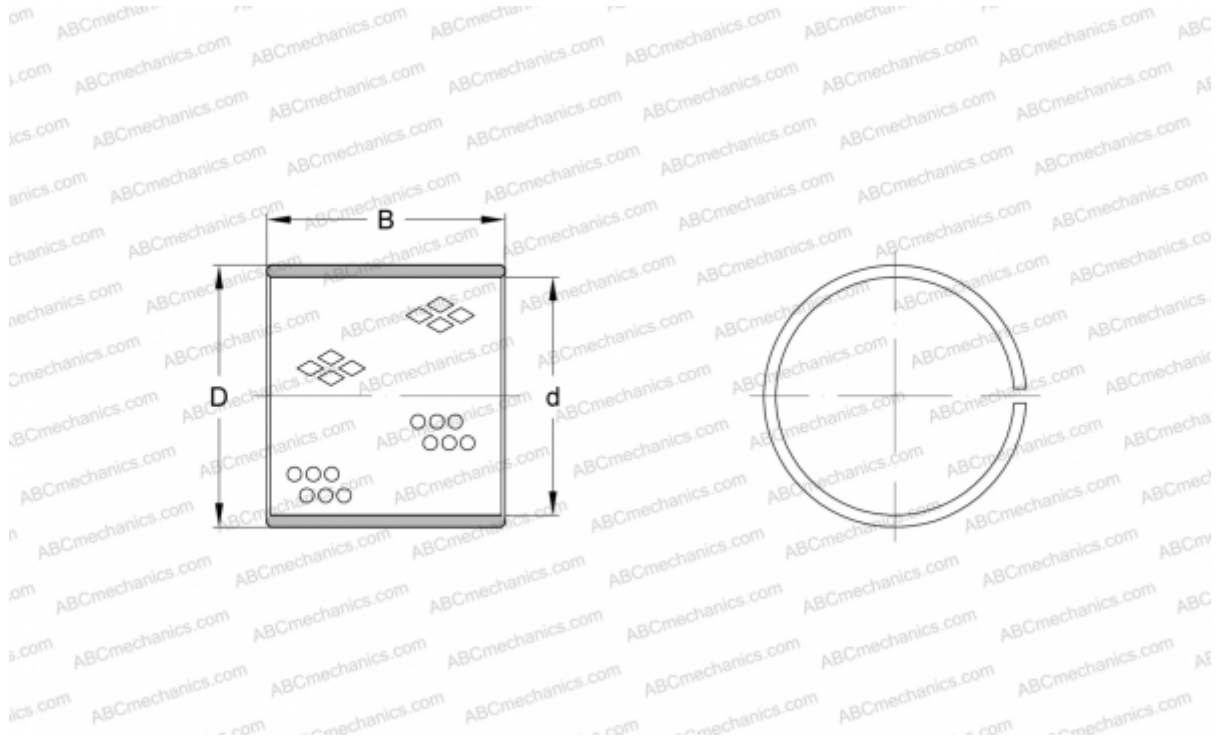

PRM 10010595 SKF

Plain bushes

TYPE: Plain bearings, Bushings, thrust washers and strips, Bushings, Without flange, Wrapped bronze (SKF)

Technical specification

DIMENSIONS, MM

d	100,000
D	105,000
B	95,000

MANUFACTURER