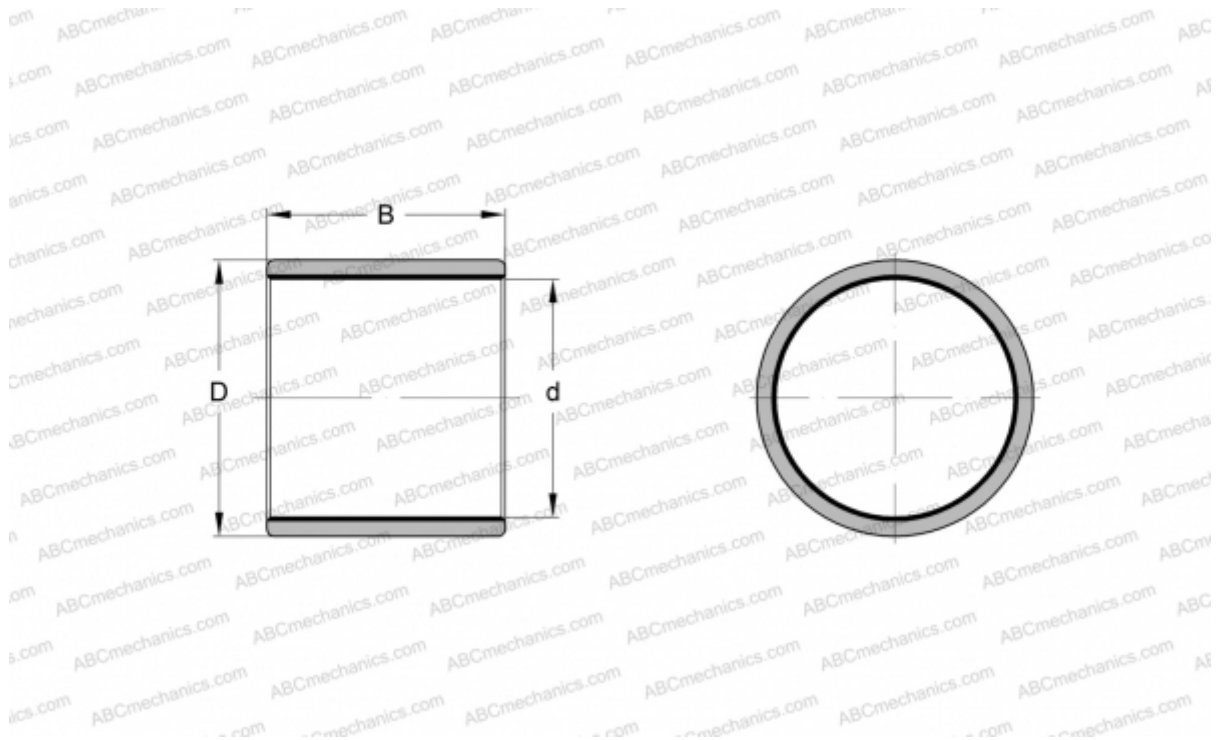

PWM 657550 SKF

Plain bushes

TYPE: Plain bearings, Bushings, thrust washers and strips, Bushings, Without flange, Filament wound (SKF)

Technical specification

DIMENSIONS, MM

d	65,000
D	75,000
B	50,000

MANUFACTURER