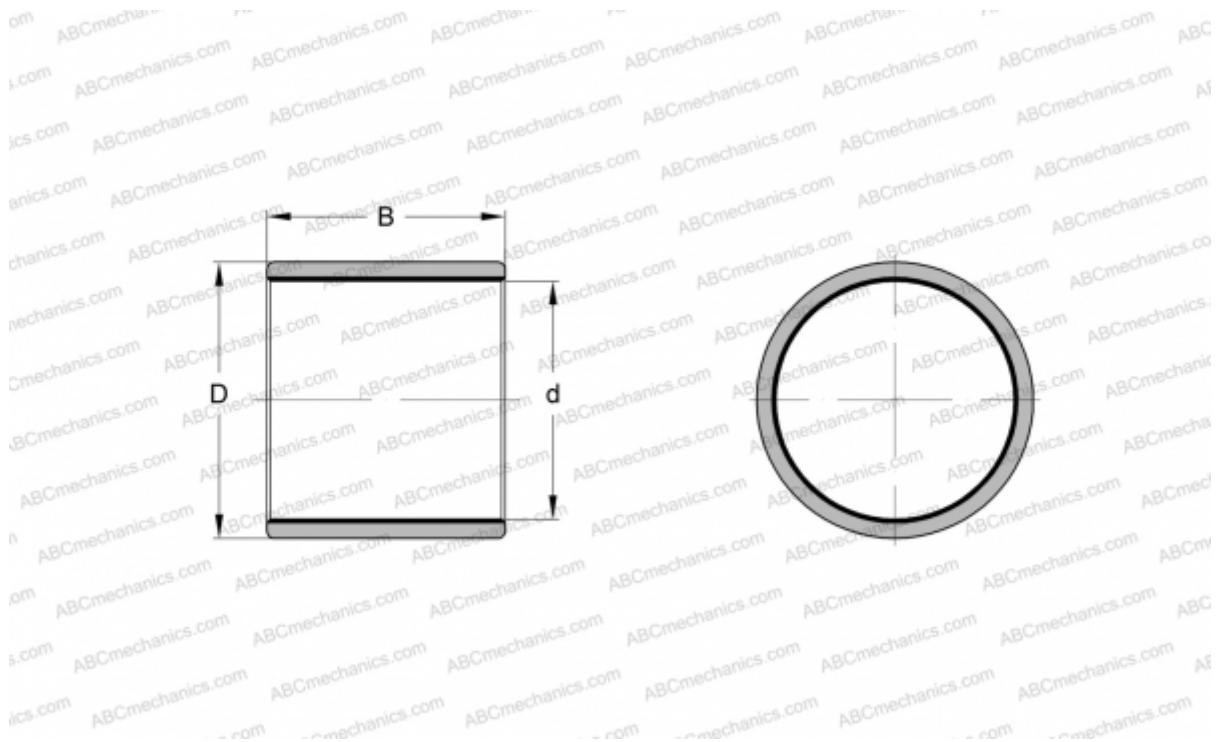

## PWM 200220200 SKF

Plain bushes

TYPE: Plain bearings, Bushings, thrust washers and strips, Bushings, Without flange, Filament wound (SKF)

#### DIMENSIONS, MM

d	200,000
D	220,000
B	200,000