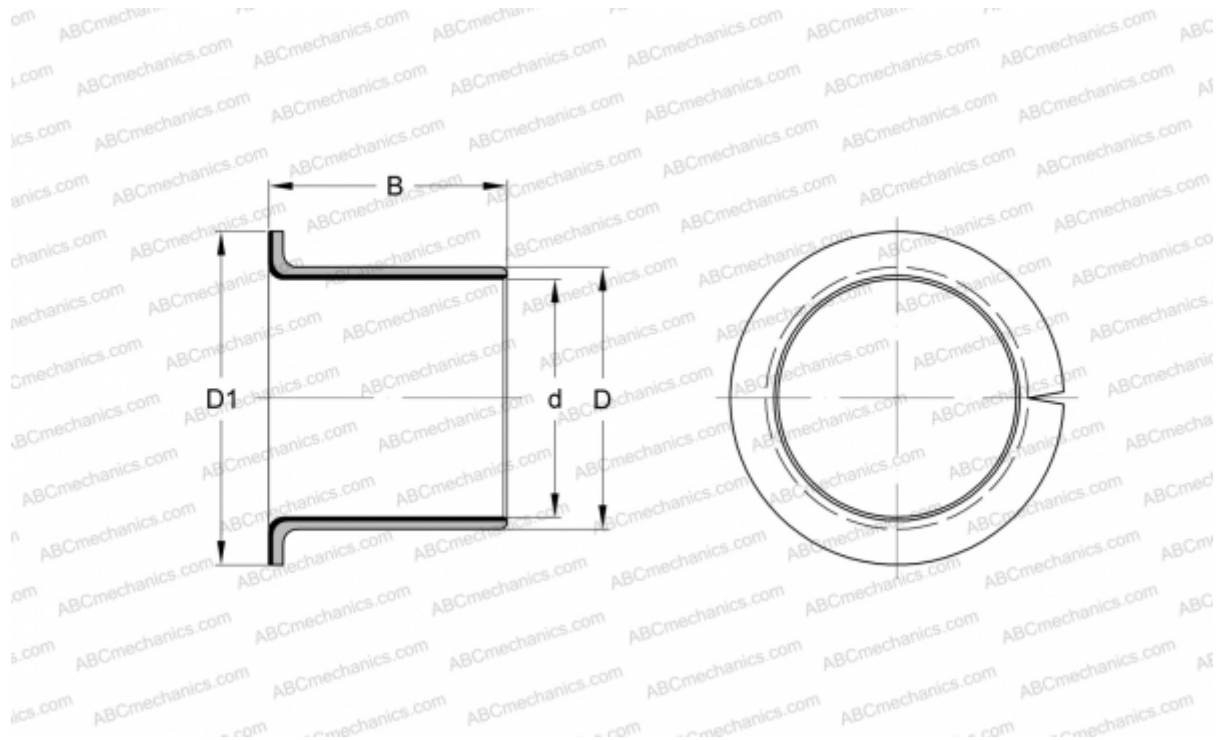

## EGF12090-E40 INA

Plain bushes

TYPE: Plain bearings, Bushings, thrust washers and strips, Bushings, Flanged, Maintenance-free, with steel backing (INA)

### Technical specification

#### DIMENSIONS, MM

d	12,000
D	14,000
D1	20,000
B	9,000

**WEIGHT, KG** 0,004

**MANUFACTURER** [INA](#)