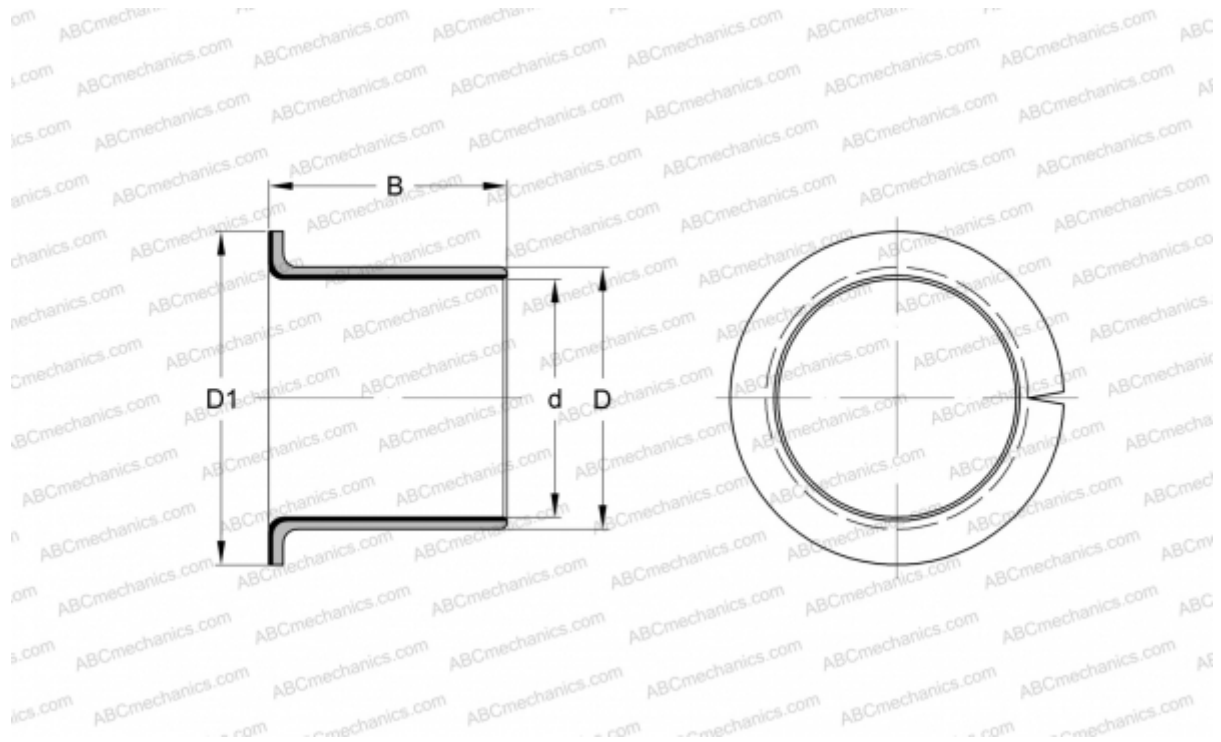

## EGF15090-E40 INA

Plain bushes

TYPE: Plain bearings, Bushings, thrust washers and strips, Bushings, Flanged, Maintenance-free, with steel backing (INA)

### Technical specification

#### DIMENSIONS, MM

d	15,000
D	17,000
D1	23,000
B	9,000

**WEIGHT, KG** 0,004

**MANUFACTURER** [INA](#)