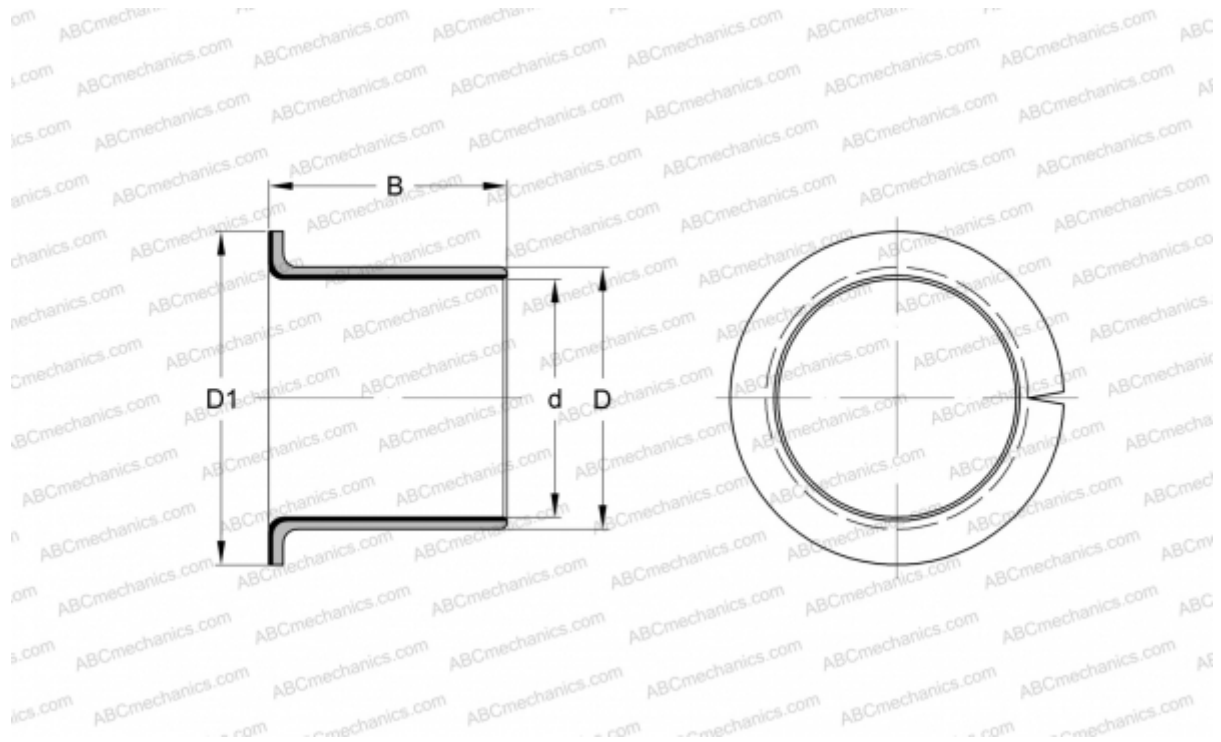

## EGF15170-E40 INA

Plain bushes

TYPE: Plain bearings, Bushings, thrust washers and strips, Bushings, Flanged, Maintenance-free, with steel backing (INA)

### Technical specification

#### DIMENSIONS, MM

d	15,000
D	17,000
D1	23,000
B	17,000

**WEIGHT, KG** 0,007

**MANUFACTURER** [INA](#)